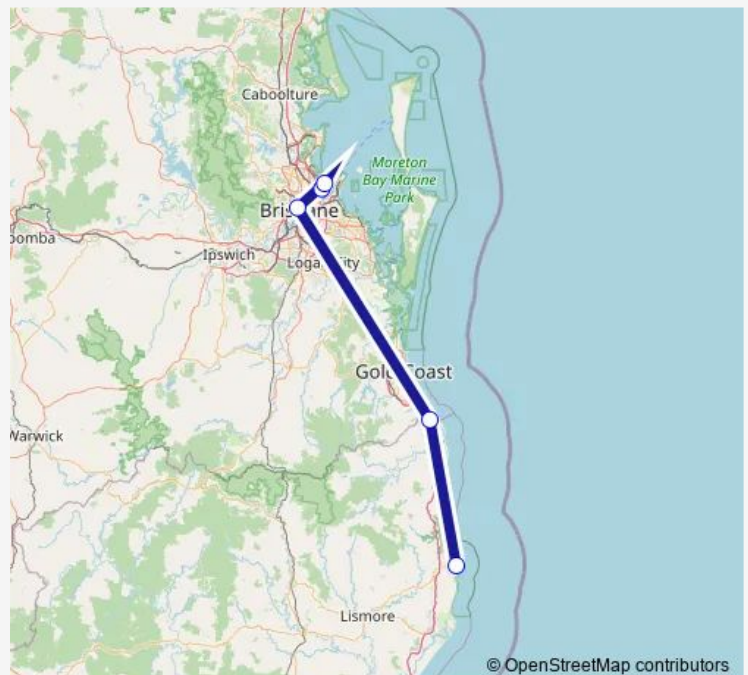

Bus Southbound - Brisbane Int. to Byron

[Go to website](#)

Direction

Brisbane International Airport — Byron Bay Visitor Centre

5 stops

[Open route schedule](#)

Brisbane International Airport

Brisbane Domestic Airport

Brisbane Roma St Bus Stop

Gold Coast Airport

Byron Bay Visitor Centre

Route schedule

Brisbane International Airport — Byron Bay Visitor Centre

Monday 09:15-20:45

Tuesday 09:15-20:45

Wednesday 09:15-20:45

Thursday 09:15-20:45

Friday 09:15-20:45

Saturday 09:15-17:45

Sunday 09:15-20:45

Route info

Direction: Brisbane International Airport

Stops: 5

Trip Duration: 3 hour 15 min

■ Southbound - Brisbane Int. to Byron

Bus time schedules and route maps are available in an offline PDF at busmaps.com. Use the busmaps.com website to see live bus times, train schedule or subway schedule, and step-by-step directions for all public transit in Brisbane