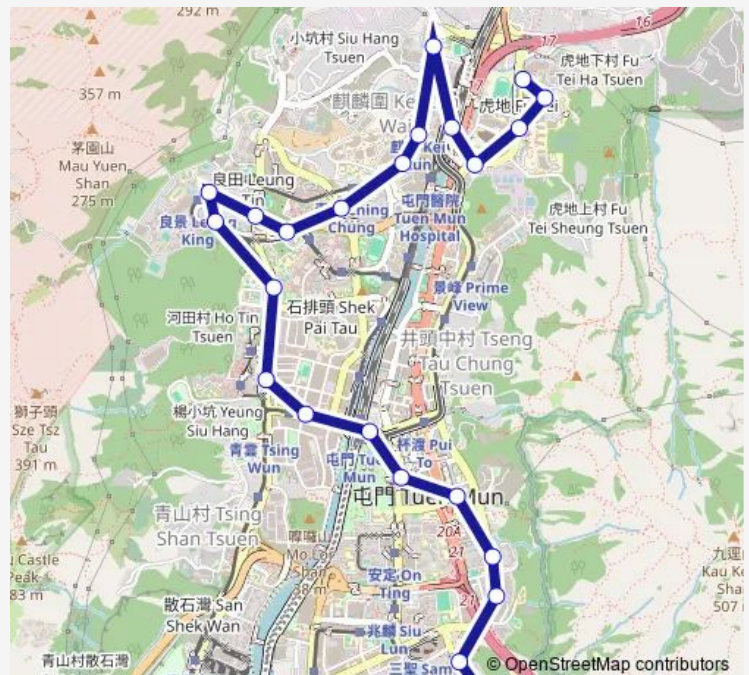

[Ctb] LR Shek PAI Stop, Ming KUM Road[[Kmb] Shek PAI Station[[Lrtfeeder] LR Shek PAI Stop[[Lwb] Shek PAI Station

### Route schedule

[Lrtfeeder] Castle Peak Bay — [Kmb] FU TAI Estate BUS Terminus[[Lrtfeeder] FU Tai[[Lwb] FU TAI Estate BUS Terminus

Monday	06:30-19:45
Tuesday	06:30-19:45
Wednesday	06:30-19:45
Thursday	06:30-19:45
Friday	06:30-19:45
Saturday	06:30-19:45
Sunday	—

### Route info

Direction: [Lrtfeeder] Castle Peak Bay

Stops: 23

Trip Duration: 0 hour 42 min

■ K58 — FU TAI - Castle Peak Bay

[Ctb] SAN WAI Court, TIN King Road[[Kmb] SAN WAI Court][Lrtfeeder] LR SAN WAI Stop[[Lwb] SAN WAI Court