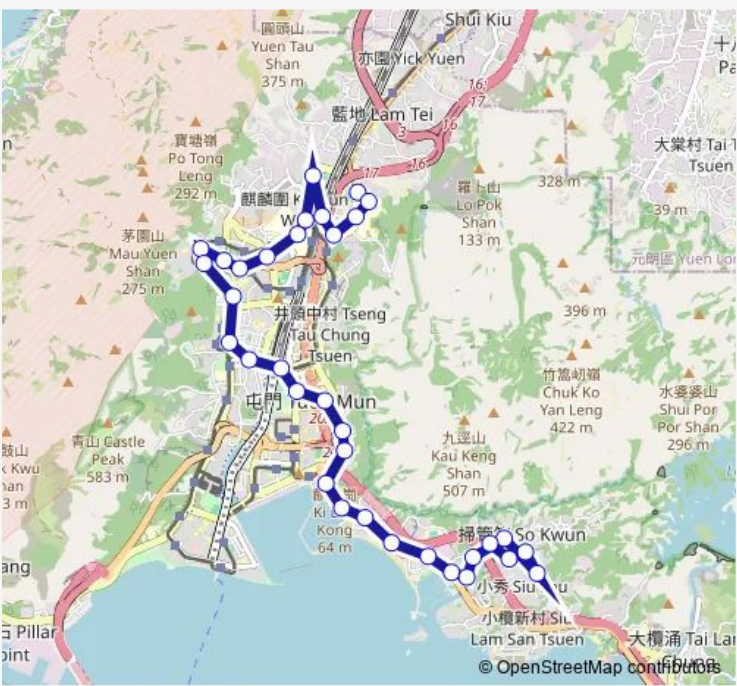

Stops: 34

Trip Duration: 0 hour 56 min

[Ctb] TIN LOK House TIN King Estate, TIN King Road|[Kmb] Leung King Estate BUS Terminus|[Lrtfeeder] Leung King Estate

[Ctb] TIN YUE House TIN King Estate, TIN King Road|[Kmb] TIN YUE House TIN King Estate|[Lrtfeeder] LR SAN WAI Stop|[Lwb] TIN YUE House TIN King Estate