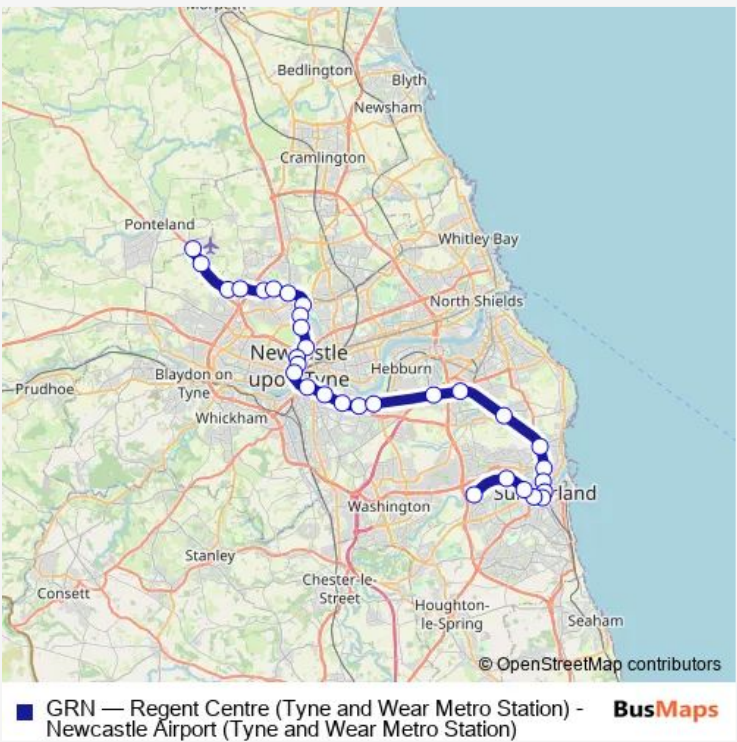

31 stops

[Open route schedule](#)

- South Hylton (Tyne and Wear Metro Station)
- Pallion (Tyne and Wear Metro Station)
- Millfield (Tyne and Wear Metro Station)
- University (Tyne and Wear Metro Station)
- Park Lane (Tyne and Wear Metro Station)
- Sunderland (Tyne and Wear Metro Station)
- St Peter's (Tyne and Wear Metro Station)
- Stadium Of Light (Tyne and Wear Metro Station)
- Seaburn (Tyne and Wear Metro Station)
- East Boldon (Tyne and Wear Metro Station)
- Brockley Whins (Tyne and Wear Metro Station)
- Fellgate (Tyne and Wear Metro Station)
- Pelaw (Tyne and Wear Metro Station)
- Heworth (Tyne and Wear Metro Station)
- Felling (Tyne and Wear Metro Station)
- Gateshead Stadium (Tyne and Wear Metro Station)
- Gateshead (Tyne and Wear Metro Station)
- Central Station (Tyne and Wear Metro Station)
- Monument (Tyne and Wear Metro Station)
- Haymarket (Tyne and Wear Metro Station)

Route info

Direction: South Hylton (Tyne and Wear Metro Station)

Stops: 31

Trip Duration: 1 hour 7 min

Jesmond (Tyne and Wear Metro Station)

West Jesmond (Tyne and Wear Metro Station)

Iford Road (Tyne and Wear Metro Station)

South Gosforth (Tyne and Wear Metro Station)

Regent Centre (Tyne and Wear Metro Station)

Wansbeck Road (Tyne and Wear Metro Station)

Fawdon (Tyne and Wear Metro Station)

Kingston Park (Tyne and Wear Metro Station)

Direction: Newcastle Airport (Tyne and Wear Metro Station)

Stops: 31

Trip Duration: 1 hour 6 min

St Peter's (Tyne and Wear Metro Station)

Sunderland (Tyne and Wear Metro Station)

Park Lane (Tyne and Wear Metro Station)