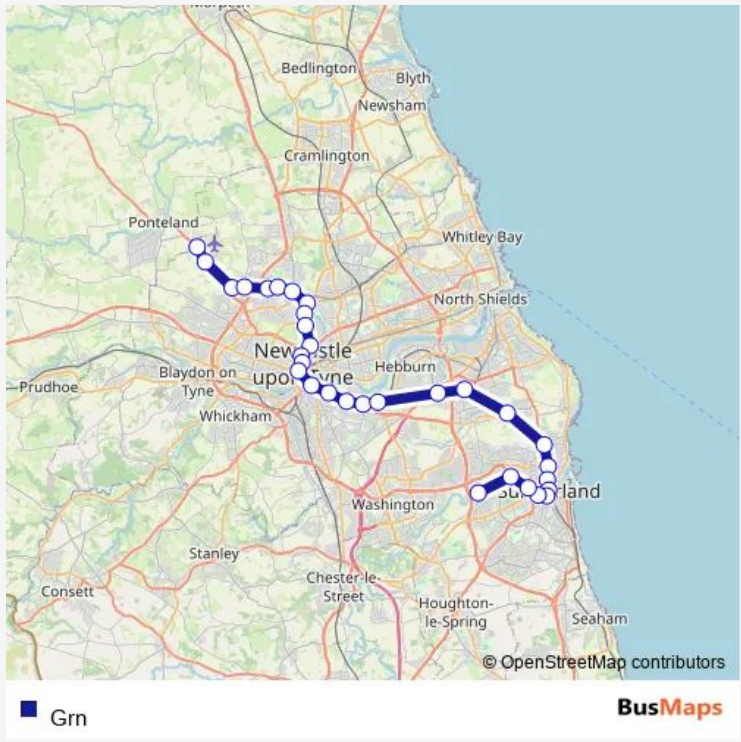

Metro Grn

[Go to website](#)

Direction
 Newcastle Airport (Tyne and Wear Metro Station) — South Hylton (Tyne and Wear Metro Station)
 31 stops
[Open route schedule](#)

- Newcastle Airport (Tyne and Wear Metro Station)
- Callerton Parkway (Tyne and Wear Metro Station)
- Bank Foot (Tyne and Wear Metro Station)
- Kingston Park (Tyne and Wear Metro Station)
- Fawdon (Tyne and Wear Metro Station)
- Wansbeck Road (Tyne and Wear Metro Station)
- Regent Centre (Tyne and Wear Metro Station)
- South Gosforth (Tyne and Wear Metro Station)
- Ilford Road (Tyne and Wear Metro Station)
- West Jesmond (Tyne and Wear Metro Station)
- Jesmond (Tyne and Wear Metro Station)
- Haymarket (Tyne and Wear Metro Station)
- Monument (Tyne and Wear Metro Station)
- Central Station (Tyne and Wear Metro Station)
- Gateshead (Tyne and Wear Metro Station)
- Gateshead Stadium (Tyne and Wear Metro Station)
- Felling (Tyne and Wear Metro Station)
- Heworth (Tyne and Wear Metro Station)
- Pelaw (Tyne and Wear Metro Station)
- Fellgate (Tyne and Wear Metro Station)
- Brockley Whins (Tyne and Wear Metro Station)

Route info
 Direction: Newcastle Airport (Tyne and Wear Metro Station)
 Stops: 31
 Trip Duration: 1 hour 5 min

East Boldon (Tyne and Wear Metro Station)

Seaburn (Tyne and Wear Metro Station)

Stadium Of Light (Tyne and Wear Metro Station)