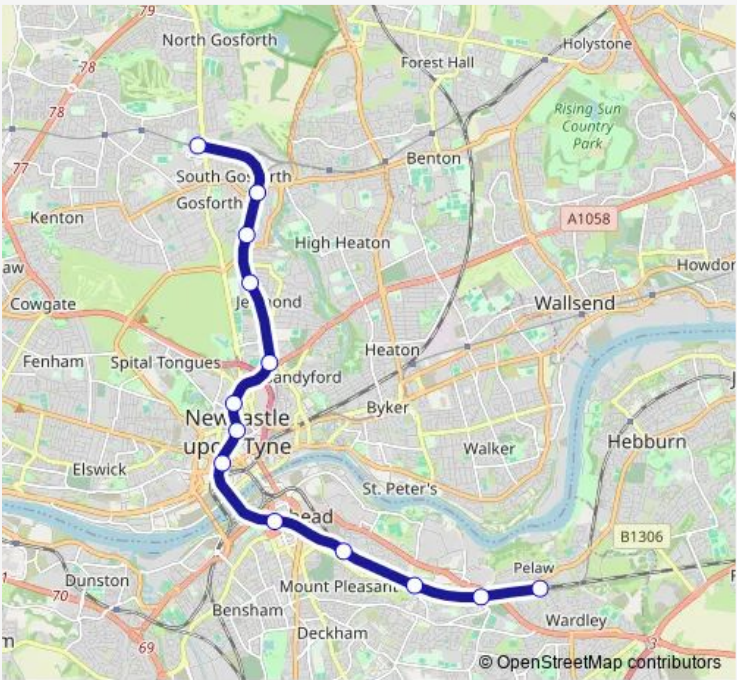

# Metro GRN Pelaw (Tyne and Wear Metro Station) - South Gosforth (Tyne and Wear Metro Station)

[Go to website](#)

**Direction**  
 South Gosforth (Tyne and Wear Metro Station) — Pelaw (Tyne and Wear Metro Station)  
 12 stops  
[Open route schedule](#)

- South Gosforth (Tyne and Wear Metro Station)
- Ilford Road (Tyne and Wear Metro Station)
- West Jesmond (Tyne and Wear Metro Station)
- Jesmond (Tyne and Wear Metro Station)
- Haymarket (Tyne and Wear Metro Station)
- Monument (Tyne and Wear Metro Station)
- Central Station (Tyne and Wear Metro Station)
- Gateshead (Tyne and Wear Metro Station)
- Gateshead Stadium (Tyne and Wear Metro Station)
- Felling (Tyne and Wear Metro Station)
- Heworth (Tyne and Wear Metro Station)
- Pelaw (Tyne and Wear Metro Station)

**Route info**  
 Direction: South Gosforth (Tyne and Wear Metro Station)  
 Stops: 12  
 Trip Duration: 0 hour 20 min

## Route info

Direction: Pelaw (Tyne and Wear Metro Station)

Stops: 13

Trip Duration: 0 hour 24 min

GRN Metro time schedules and route maps are available in an offline PDF at [busmaps.com](http://busmaps.com). Use the [busmaps.com](http://busmaps.com) website to see live bus times, train schedule or subway schedule, and step-by-step directions for all public transit in Newcastle upon Tyne