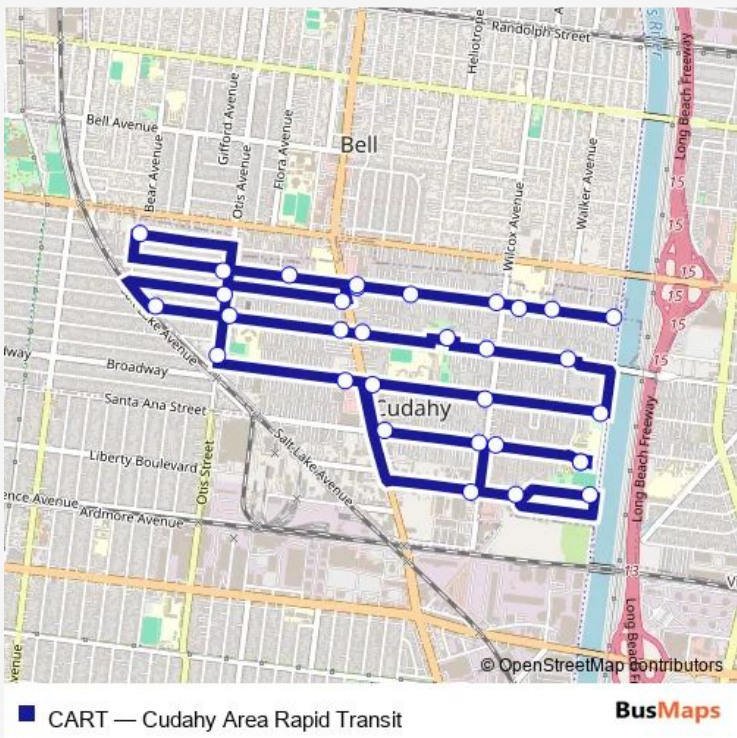

Bus CART Cudahy Area Rapid Transit

[Go to website](#)

Direction
 City Hall — City Hall
 32 stops
[Open route schedule](#)

- City Hall
- Santa Ana / Wilcox
- Santa Ana / Wilcox
- Santa Ana / Atlantic
- Elizabeth / Atlantic
- Elizabeth / Wilcox
- Elizabeth / River
- Clara / Walker
- Clara / Wilcox
- Clara Park
- Clara / Atlantic
- Clara / Atlantic
- Clara / Otis
- Clara / Salt Lake
- Flower / Otis
- Hartle / Atlantic
- Live Oak / Atlantic
- Live Oak St
- Live Oak / Wilcox
- Live Oak St
- Live Oak / Crafton

Route schedule
 City Hall — City Hall

Monday	07:00-18:00
Tuesday	07:00-18:00
Wednesday	07:00-18:00
Thursday	07:00-18:00
Friday	07:00-18:00
Saturday	07:00-18:00
Sunday	07:00-18:00

Route info
 Direction: City Hall
 Stops: 32
 Trip Duration: 1 hour 0 min

Live Oak / Wilcox

Live Oak / Atlantic

Live Oak St

Walnut / Bear

Live Oak / Otis

Otis / Elizabeth

Elizabeth / Atlantic

Cecilia / Wilcox

Cecilia / River

Cecelia / Fostoria

City Hall

CART Bus time schedules and route maps are available in an offline PDF at busmaps.com. Use the busmaps.com website to see live bus times, train schedule or subway schedule, and step-by-step directions for all public transit in Cudahy