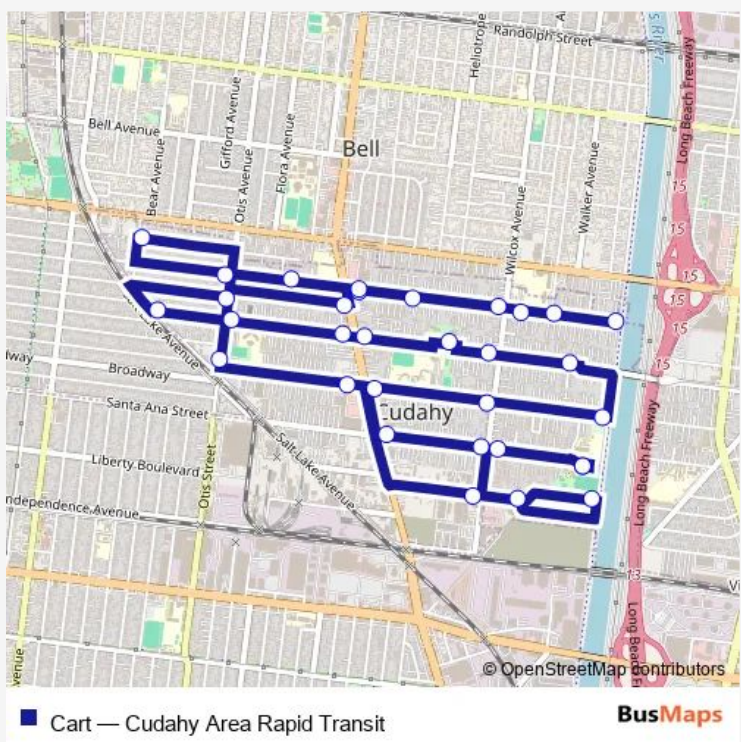

Bus Cart Cudahy Area Rapid Transit

[Go to website](#)

Direction
 City Hall — City Hall
 32 stops
[Open route schedule](#)

- City Hall
- Santa Ana / Wilcox
- Santa Ana / Wilcox
- Santa Ana / Atlantic
- Elizabeth / Atlantic
- Elizabeth / Wilcox
- Elizabeth / River
- Clara / Walker
- Clara / Wilcox
- Clara Park
- Clara / Atlantic
- Clara / Atlantic
- Clara / Otis
- Clara / Salt Lake
- Flower / Otis
- Hartle / Atlantic
- Live Oak / Atlantic
- Live Oak St
- Live Oak / Wilcox
- Live Oak St
- Live Oak / Crafton

Route schedule
 City Hall — City Hall

Monday	07:00-18:00
Tuesday	07:00-18:00
Wednesday	07:00-18:00
Thursday	07:00-18:00
Friday	07:00-18:00
Saturday	07:00-18:00
Sunday	07:00-18:00

Route info
 Direction: City Hall
 Stops: 32
 Trip Duration: 1 hour 0 min

Live Oak / Wilcox

Live Oak / Atlantic

Live Oak St

Walnut / Bear

Live Oak / Otis

Otis / Elizabeth

Elizabeth / Atlantic

Cecilia / Wilcox

Cecilia / River

Cecelia / Fostoria

City Hall

Cart Bus time schedules and route maps are available in an offline PDF at busmaps.com. Use the busmaps.com website to see live bus times, train schedule or subway schedule, and step-by-step directions for all public transit in Cudahy