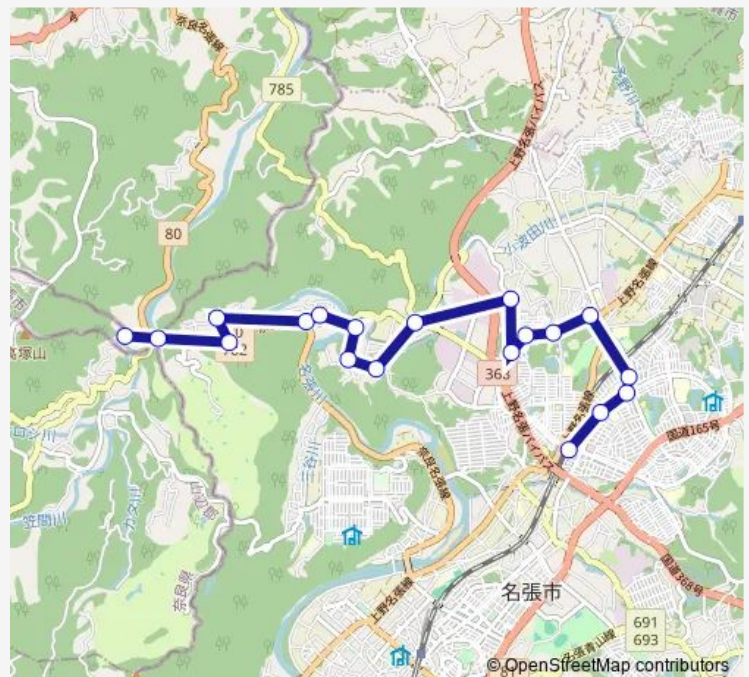

### Route schedule

葛尾公民館前 — 桔梗が丘駅前

Monday 09:40

Tuesday —

Wednesday 09:40-12:45

Thursday 09:40

Friday —

Saturday —

### Route info

Direction: 葛尾公民館前

Stops: 19

Trip Duration: 0 hour 34 min

■ コモコモ号葛尾コース

BusMaps