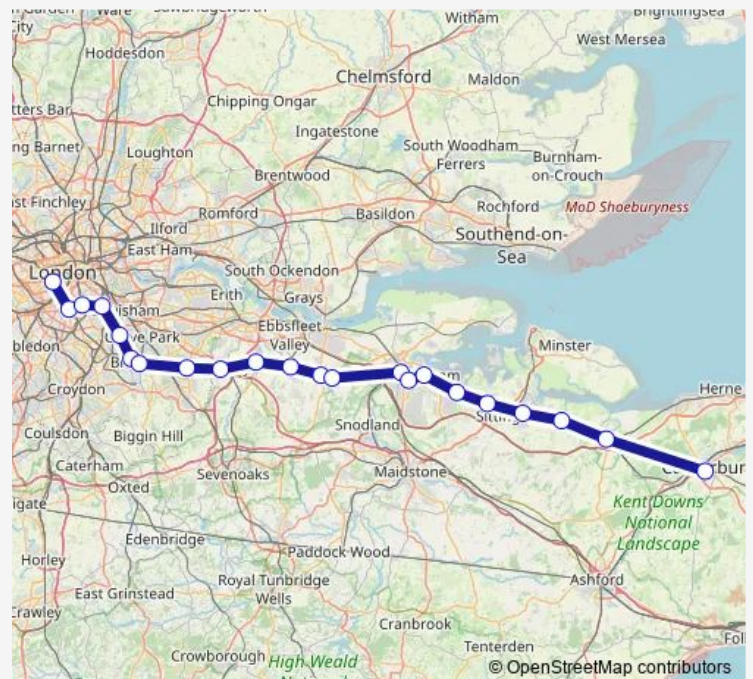

Sittingbourne

Teynham

Faversham

Route schedule

London Victoria — Canterbury East

Monday —

Tuesday —

Wednesday —

Thursday —

Friday —

Saturday 20:42-21:42

Sunday 08:10-20:10

Route info

Direction: London Victoria

Stops: 22

Trip Duration: 1 hour 43 min