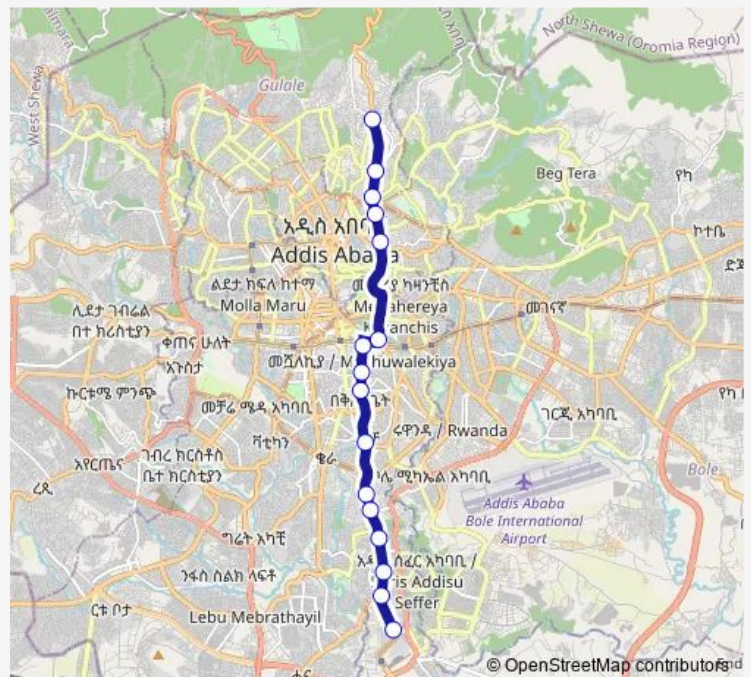

### Route schedule

Shero Meda — Abo Junction

Monday 06:00

Tuesday 06:00

Wednesday 06:00

Thursday 06:00

Friday 06:00

Saturday 06:00

### Route info

Direction: Shero Meda

Stops: 16

Trip Duration: 0 hour 55 min

SH028 — Shero Meda ↔ Abo Junction