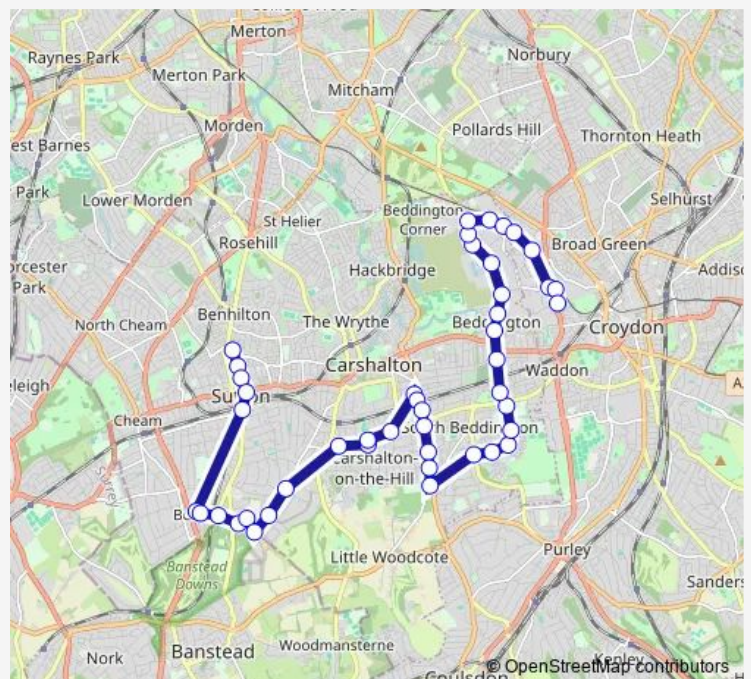

### Route schedule

Waddon Marsh Sainsburys — Sutton / Marshalls Road

Monday 05:45-23:45

Tuesday 05:45-23:45

Wednesday 05:45-23:45

Thursday 05:45-23:45

Friday 05:45-23:45

Saturday 05:45-23:45

### Route info

Direction: Waddon Marsh Sainsburys

Stops: 47

Trip Duration: 1 hour 9 min

S4 — Waddon Marsh - Plough Lane - Roundshaw - Royal Marsden Hospital - Sutton Station and Town...

The Newlands

Woodcote Road / Woodcote Lane