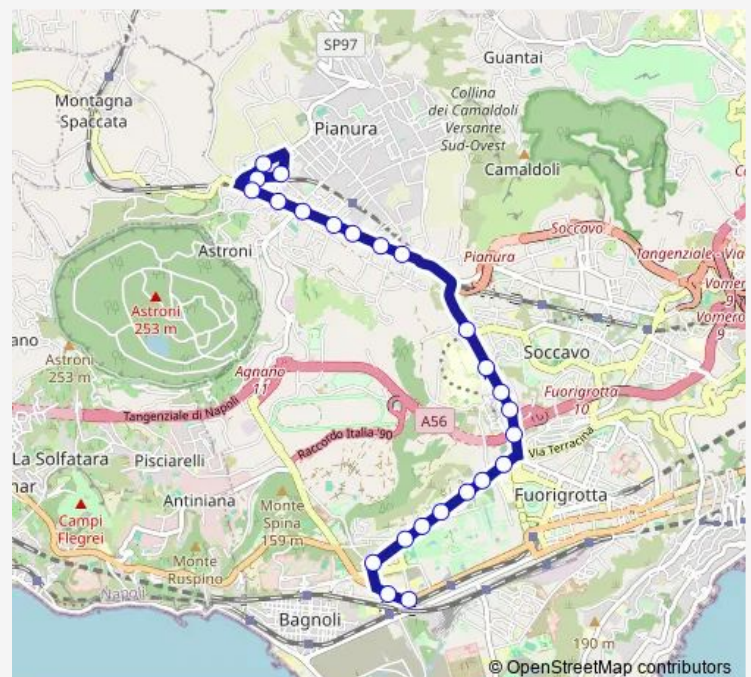

Terracina - Ospedale SAN Paolo

Terracina

Terracina - Barbagallo

Route schedule

Picasso EX Area Mercatale — Kennedy - Itis Righi

Monday 07:15

Tuesday 07:15

Wednesday 07:15

Thursday 07:15

Friday 07:15

Saturday —

Sunday —

Route info

Direction: Picasso EX Area Mercatale

Stops: 24

Trip Duration: 0 hour 40 min

S4

Terracina - Nuova Agnano

Kennedy

Kennedy - Itis Righi

S4 Bus time schedules and route maps are available in an offline PDF at busmaps.com. Use the busmaps.com website to see live bus times, train schedule or subway schedule, and step-by-step directions for all public transit in Naples