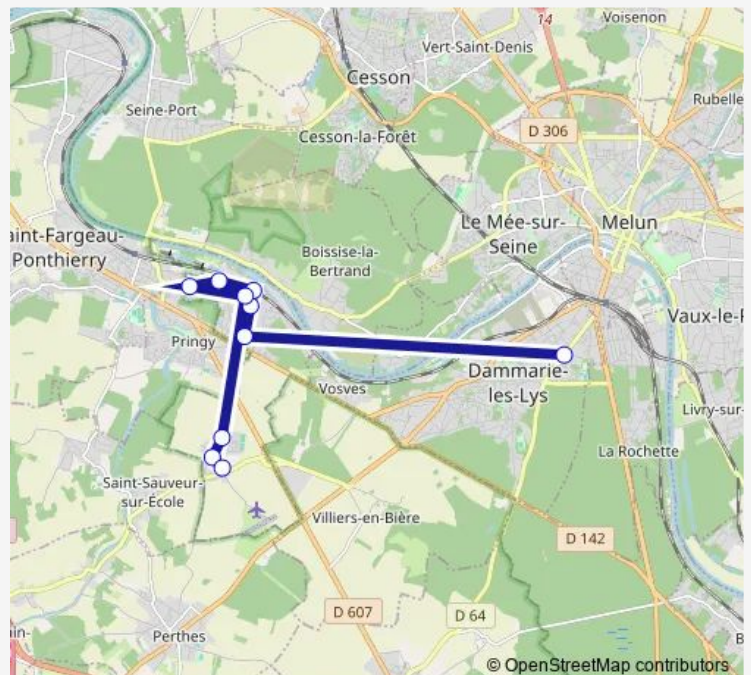

Gare de Boissise

Pre de L'Etang

Rives de Seine

Bel Air

Petit Clos

Place Caerano

Faronville

Route schedule

Route info

Direction: Trois Horloges

Stops: 19

Trip Duration: 0 hour 51 min

Direction

Joliot Curie — Faronville

10 stops

[Open route schedule](#)

Place Caerano

Faronville

Route schedule

Joliot Curie — Faronville

Monday 14:55-17:45

Tuesday 14:55-17:45

Wednesday 11:20-12:20

Thursday 14:55-17:45

Route info

Direction: Place Caerano

Stops: 20

Trip Duration: 0 hour 54 min

Direction

Place Caerano — Joliot Curie

10 stops

[Open route schedule](#)