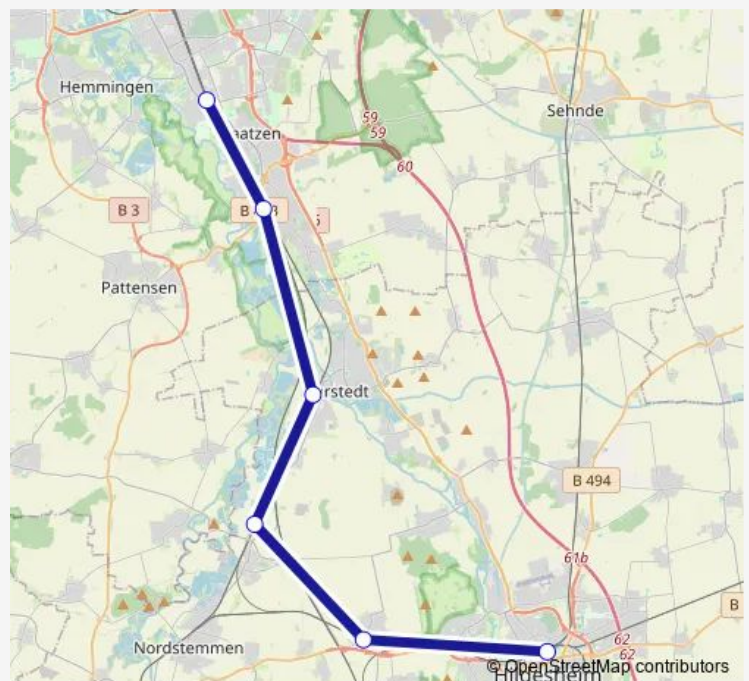

Sarstedt Bahnhof

Barnten/Bahnhof

Emmerke/Bahnhof

Hildesheim Hauptbahnhof-Zob

Route schedule

Hannover Messe / Laatzen — Hildesheim Hauptbahnhof-Zob

Monday 05:44-20:44

Tuesday 05:44-20:44

Wednesday 05:44-00:36⁺¹

Thursday 05:44-00:44⁺¹

Friday 05:44-02:23⁺¹

Saturday 03:23-02:23⁺¹

Sunday 03:23-20:44

Route info

Direction: Hannover Messe / Laatzen

Stops: 6

Trip Duration: 0 hour 57 min

S4

Direction

Hildesheim Hauptbahnhof-Zob — Hannover Messe / Laatzen

6 stops

[Open route schedule](#)

Hildesheim Hauptbahnhof-Zob

Emmerke/Bahnhof

Wednesday 04:42-23:23

Thursday 04:42-23:42

Friday 04:42-02:9⁺¹

Saturday 03:09-02:9⁺¹

Sunday 03:09-02:9⁺¹

Route info

Direction: Hildesheim Hauptbahnhof-Zob

Stops: 6