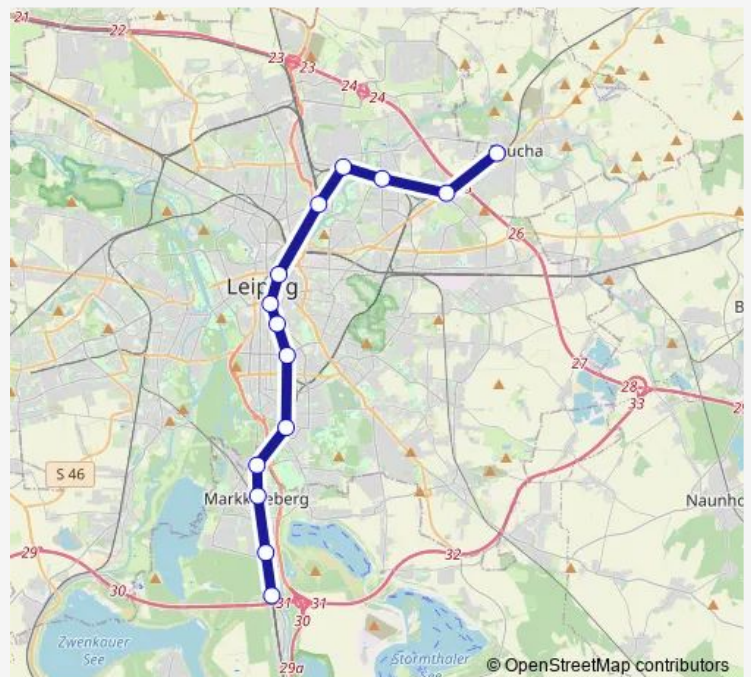

Markkleeberg-Großstädteln

Markkleeberg-Gaschwitz

### Route schedule

Taucha (Leipzig) — Markkleeberg-Gaschwitz

Monday 04:29

Tuesday —

Wednesday —

Thursday —

Friday —

Saturday 22:54

### Route info

Direction: Taucha (Leipzig)

Stops: 14

Trip Duration: 1 hour 30 min

■ S4 — Bsv S4

## Route info

Direction: Taucha (Leipzig)

Stops: 8

Trip Duration: 1 hour 19 min