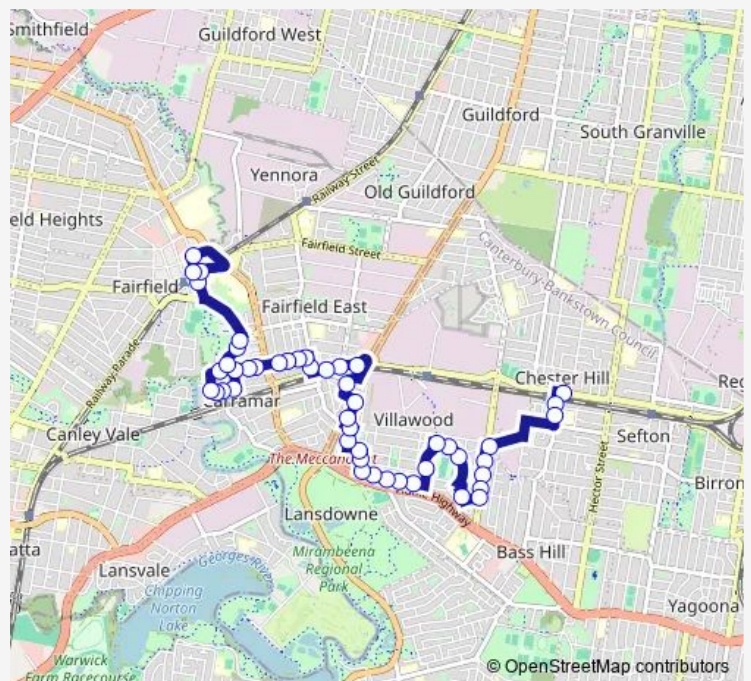

Mitchell St Opp Morse St

Mitchell St Opp Lals Pde

Normanby St Before River Av

River Av At Lupin Av

River Av At Seaman Av

Route schedule

Fairfield Station, Stand D — Chester Hill Station, Waldron Rd

Monday 09:05-13:54

Tuesday 09:05-13:54

Wednesday 09:05-13:54

Thursday 09:05-13:54

Friday 09:05-13:54

Saturday —

Sunday —

Route info

Direction: Fairfield Station, Stand D

Stops: 51

Trip Duration: 0 hour 36 min

S4 — Fairfield to Chester Hill via Villawood and Carramar

River Av At Mandarin St

River Av Opp Villawood Station

Villawood Place Shops, Villawood PI

Woodville Rd Before Binna Burra St

Saturday —

Sunday —

Route info

Direction: Waldron Rd At Keenan Lane

Stops: 48

Trip Duration: 0 hour 32 min

Villawood Station, River Av

River Av Opp Mandarin St