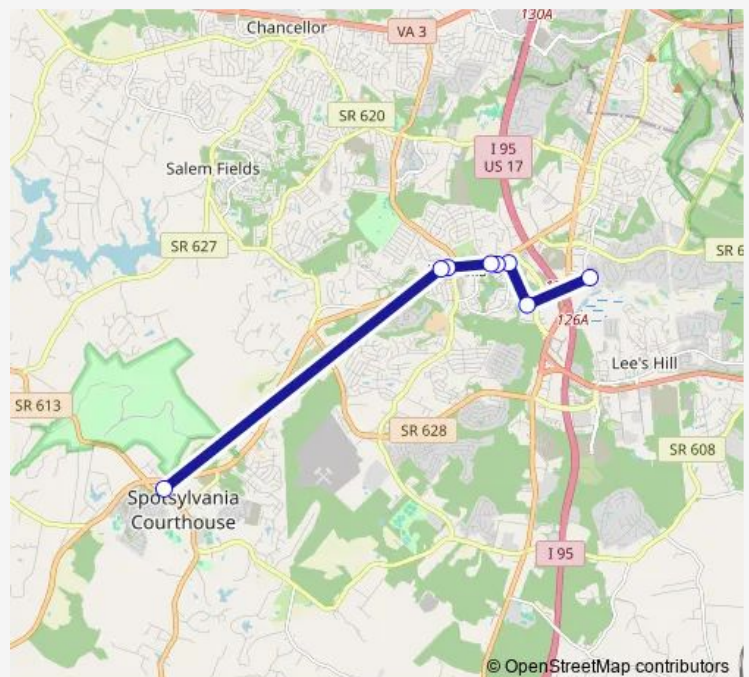

Bus S4

[Go to website](#)

Direction

271 - Courthouse Village — 26 - Lee's Hill Center / Market St. (Rgi)

17 stops

[Open route schedule](#)

271 - Courthouse Village

395 - Spotslee Dr. / Hardee St.

Wednesday 07:25-19:25

Thursday 07:25-19:25

Friday 07:25-19:25

Saturday —

Sunday —

Route info

Direction: 271 - Courthouse Village

Stops: 17

Trip Duration: 0 hour 34 min

Direction

26 - Lee's Hill Center / Market St. (Rgi) — 271 - Courthouse Village

8 stops

[Open route schedule](#)

26 - Lee's Hill Center / Market St. (Rgi)

262 - Southpoint II (Walmart)

260 - Ballentrave Dr. (across from Gideon Ct)

391 - Breezewood S/C (Cleaners)

310 - Breezewood S/C (Big Lots)

256 - George Town Dr. (Burger King)

25 - Hilltop Plaza (Giant Food)

271 - Courthouse Village

Route schedule