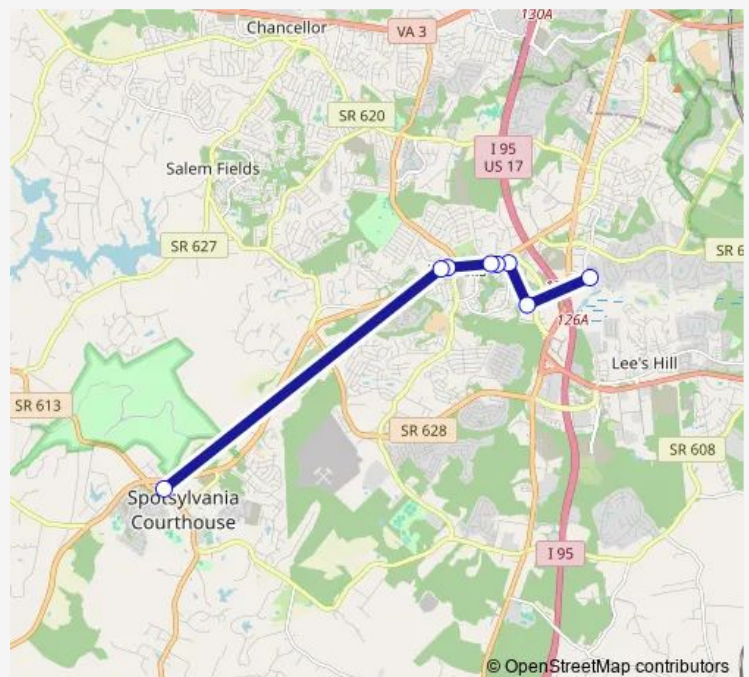

### Direction

271 - Courthouse Village — 26 - Lee's Hill Center / Market St. (Rgi)

17 stops

[Open route schedule](#)

271 - Courthouse Village

395 - Spotslee Dr. / Hardee St.

300 - Hardee St. / General Dr.

301 - R. E. Lee Dr. / Crismond Ln.

### Route schedule

271 - Courthouse Village — 26 - Lee's Hill Center / Market St. (Rgi)

Monday 07:25-19:25

Tuesday 07:25-19:25

Wednesday 07:25-19:25

Thursday 07:25-19:25

Friday 07:25-19:25

Saturday —

### Route info

Direction: 271 - Courthouse Village

Stops: 17

Trip Duration: 0 hour 34 min

**Direction**

26 - Lee's Hill Center / Market St. (Rgi) — 271 - Courthouse Village

8 stops

[Open route schedule](#)

26 - Lee's Hill Center / Market St. (Rgi)

262 - Southpoint II (Walmart)

260 - Ballentrave Dr. (across from Gideon Ct)

391 - Breezewood S/C (Cleaners)

310 - Breezewood S/C (Big Lots)

256 - George Town Dr. (Burger King)