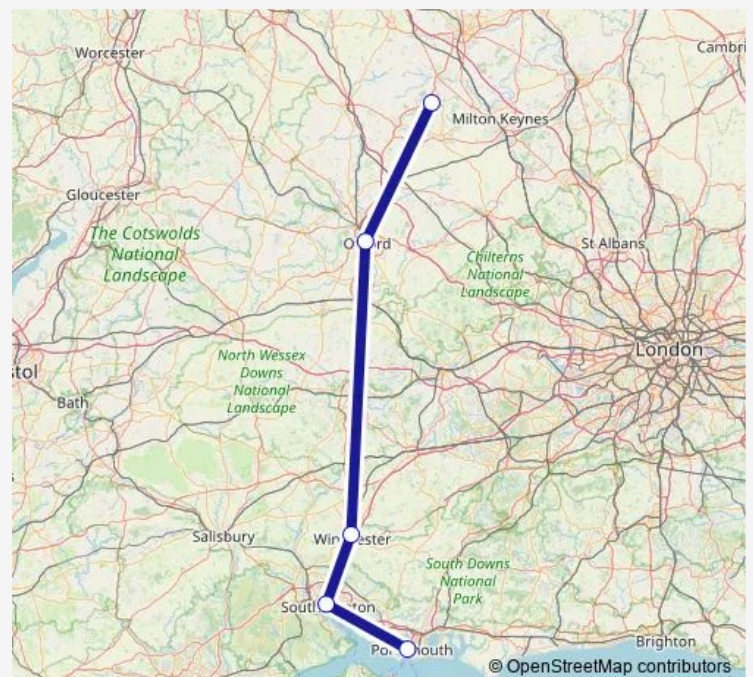

Gloucester Green Bus Station,Bay 9

Worthy Lane Coach Park,inside

Coach Station,Ne-bound

Historic Dockyard,Stand P

Route schedule

Silverstone Race Circuit — Historic Dockyard,Stand P

Monday —

Tuesday —

Wednesday —

Thursday —

Friday —

Saturday 17:45

Sunday 18:15

Route info

Direction: Silverstone Race Circuit

Stops: 5

Trip Duration: 3 hour 25 min

S4 — Historic Dockyard, The Hard-Silverstone Race Circuit, Silverstone Ra

Direction

Historic Dockyard,Stand P — Silverstone Race Circuit

5 stops

[Open route schedule](#)

Historic Dockyard,Stand P

Coach Station,Ne-bound

Worthy Lane Coach Park,inside

Gloucester Green Bus Station,Bay 9

Silverstone Race Circuit

Route schedule

Historic Dockyard,Stand P — Silverstone Race Circuit

Monday	—
Tuesday	—
Wednesday	—
Thursday	—
Friday	—
Saturday	06:00
Sunday	06:30