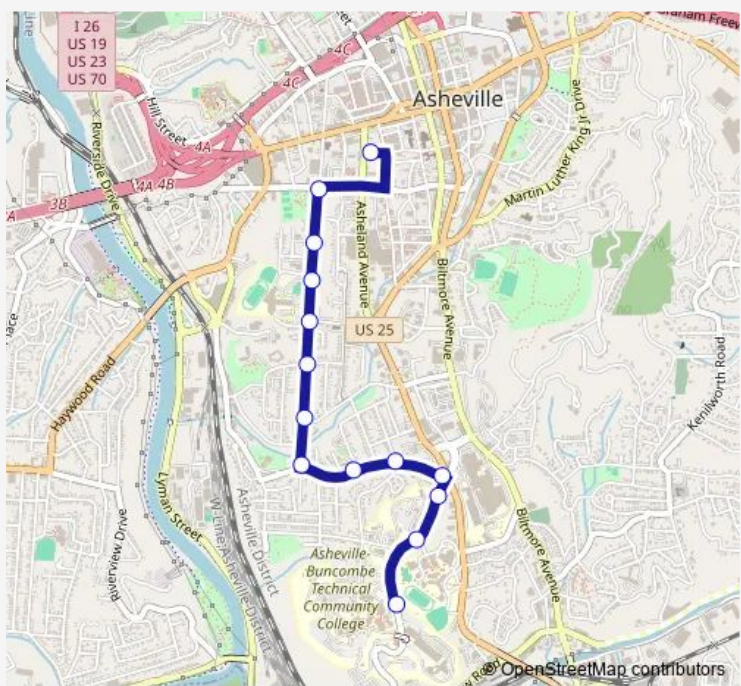

**Bus S4 South 4**

[Go to website](#)

**Direction**  
 A-B Tech at K Ray Bailey Student Center — N1 + N2 Bay  
 14 stops  
[Open route schedule](#)

- A-B Tech at K Ray Bailey Student Center
- Victoria Rd at Asheville High School
- Victoria Rd at Livingston St
- Livingston St at Victoria Rd
- Livingston St at Pine Grove Ave
- Livingston St at Gaston St
- S French Broad Ave at Livingston St
- S French Broad Ave at Choctaw St
- S French Broad Ave at Bartlett St
- S French Broad Ave at Phifer St
- S French Broad Ave at Asheville Middle School
- S French Broad Ave at Aston Park Towers
- Hilliard Ave at S French Broad Ave
- N1 + N2 Bay

**Route schedule**  
 A-B Tech at K Ray Bailey Student Center — N1 + N2 Bay

Monday	06:15-21:15
Tuesday	06:15-21:15
Wednesday	06:15-21:15
Thursday	06:15-21:15
Friday	06:15-21:15
Saturday	07:15-21:15
Sunday	08:15-17:45

**Route info**  
 Direction: A-B Tech at K Ray Bailey Student Center  
 Stops: 14  
 Trip Duration: 0 hour 8 min

**Direction**

S4 + WE1 (WB) Bay — A-B Tech at K Ray Bailey Student Center

17 stops

[Open route schedule](#)

## Route info

Direction: S4 + WE1 (WB) Bay

Stops: 17

Trip Duration: 0 hour 10 min

S4 Bus time schedules and route maps are available in an offline PDF at [busmaps.com](http://busmaps.com). Use the [busmaps.com](http://busmaps.com) website to see live bus times, train schedule or subway schedule, and step-by-step directions for all public transit in Asheville