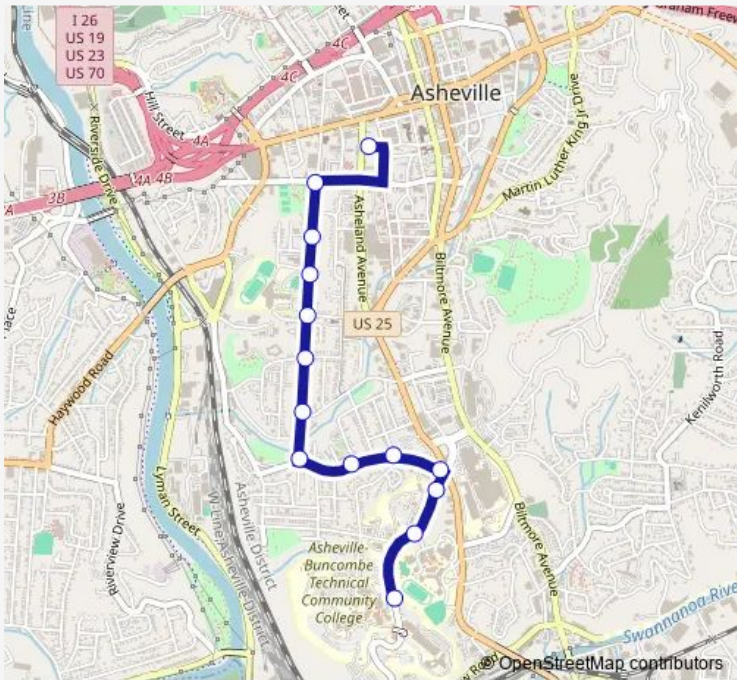

[Go to website](#)

**Direction**  
 A-B Tech at K Ray Bailey Student Center — N1 + N2 Bay  
 14 stops  
[Open route schedule](#)

- A-B Tech at K Ray Bailey Student Center
- Victoria Rd at Asheville High School
- Victoria Rd at Livingston St
- Livingston St at Victoria Rd
- Livingston St at Pine Grove Ave
- Livingston St at Gaston St
- S French Broad Ave at Livingston St
- S French Broad Ave at Choctaw St
- S French Broad Ave at Bartlett St
- S French Broad Ave at Phifer St
- S French Broad Ave at Asheville Middle School
- S French Broad Ave at Aston Park Towers
- S French Broad Ave at Hilliard Ave
- N1 + N2 Bay

Route schedule  
 A-B Tech at K Ray Bailey Student Center — N1 + N2 Bay

Monday	06:10-21:10
Tuesday	06:10-21:10
Wednesday	06:10-21:10
Thursday	06:10-21:10
Friday	06:10-21:10
Saturday	07:10-21:10
Sunday	08:10-17:40

Route info  
 Direction: A-B Tech at K Ray Bailey Student Center  
 Stops: 14  
 Trip Duration: 0 hour 8 min

**Direction**

S4 + WE1 (WB) Bay — A-B Tech at K Ray Bailey Student Center

17 stops

[Open route schedule](#)

## Route info

Direction: S4 + WE1 (WB) Bay

Stops: 17

Trip Duration: 0 hour 10 min

S4 Bus time schedules and route maps are available in an offline PDF at busmaps.com. Use the busmaps.com website to see live bus times, train schedule or subway schedule, and step-by-step directions for all public transit in Asheville