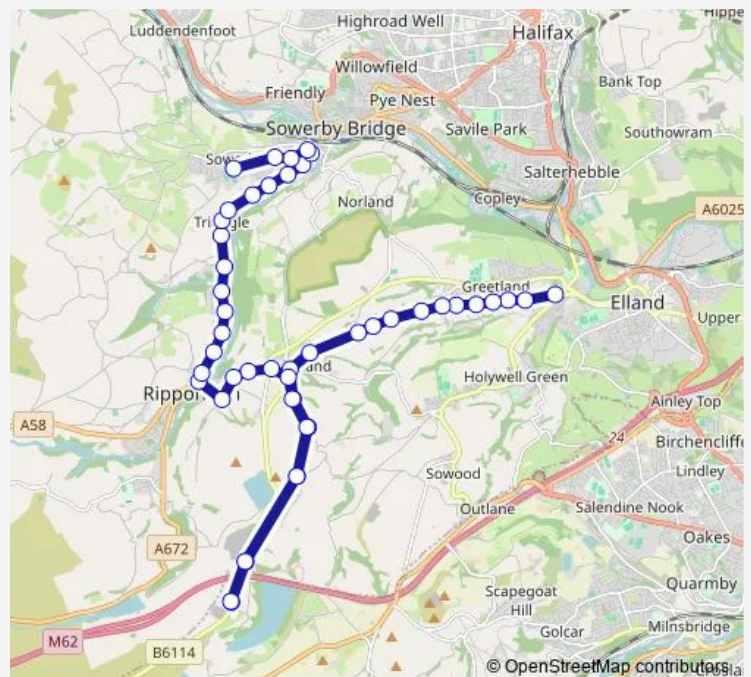

### Direction

Saddleworth Rd Stainland Road — Ryburn Valley High School

47 stops

[Open route schedule](#)

- Saddleworth Rd Stainland Road
- Saddleworth Road High Meadows
- Saddleworth Rd Sunnybank Drive
- Saddleworth Road Sunnybank
- Saddleworth Rd Silverdale Terrace
- Saddleworth Rd Trenance Gardens
- Saddleworth Rd Scar Bottom Lane
- Saddleworth Rd Branch Road
- Saddleworth Rd High Trees Lane
- Saddleworth Road The Stables
- Saddleworth Rd Barsley Green Lane
- Saddleworth Road
- Stainland Road Stonelea
- Scammonden Road Howroyd La
- Clough House Lane
- Scammonden Rd Bank Royd Lane
- Saddleworth Rd Hudson Croft
- Saddleworth Road Dean Head
- Saddleworth Road Dean Head
- Saddleworth Rd Hudson Croft
- Scammonden Rd Bank Royd Lane

### Route schedule

Saddleworth Rd Stainland Road — Ryburn Valley High School

|           |       |
|-----------|-------|
| Monday    | 07:30 |
| Tuesday   | 07:30 |
| Wednesday | 07:30 |
| Thursday  | 07:30 |
| Friday    | 07:30 |
| Saturday  | —     |
| Sunday    | —     |

### Route info

Direction: Saddleworth Rd Stainland Road

Stops: 47

Trip Duration: 0 hour 40 min

■ S4 — Halifax - Ryburn Valley High School

Clough House Lane

Scammonden Road Howroyd La

Cricket Club