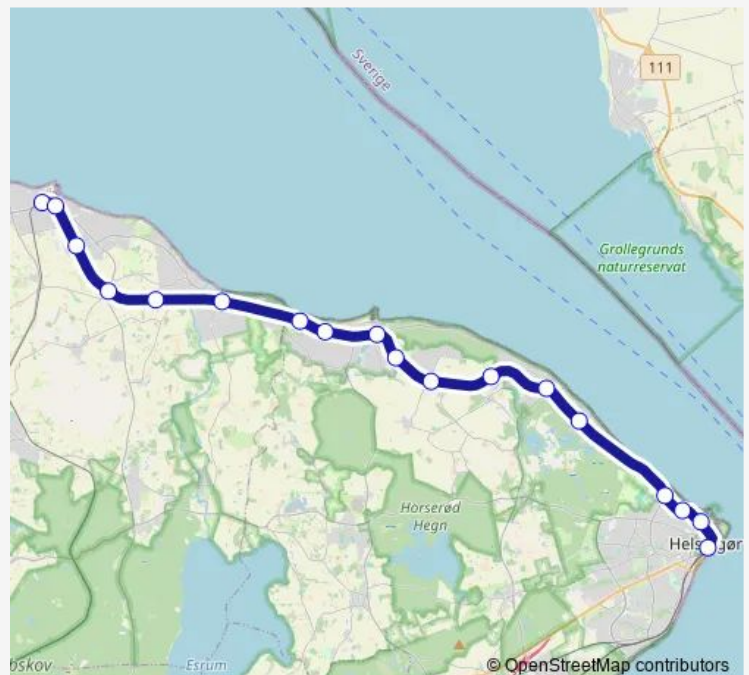

Kildekrog St.

Dronningmølle St.

Firhøj St. (Gilleleje)

Søborg St. (Gilleleje)

Stæremosen St.

Gilleleje Øst St.

Gilleleje St.

Route schedule

Helsingør St. — Gilleleje St.

Monday 05:19-23:47

Tuesday 05:19-23:47

Wednesday 05:19-23:47

Thursday 05:19-23:47

Friday 05:19-23:47

Saturday 05:43-23:48

Sunday 05:43-23:48

Route info

Direction: Helsingør St.

Stops: 18

Trip Duration: 0 hour 47 min

940R

Direction

Gilleleje St. — Helsingør St.

18 stops

Thursday 04:55-23:52

Friday 04:55-23:52

Saturday 05:51-23:49

Sunday 05:51-23:49

Route info

Direction: Gilleleje St.

Stops: 18

Trip Duration: 0 hour 43 min