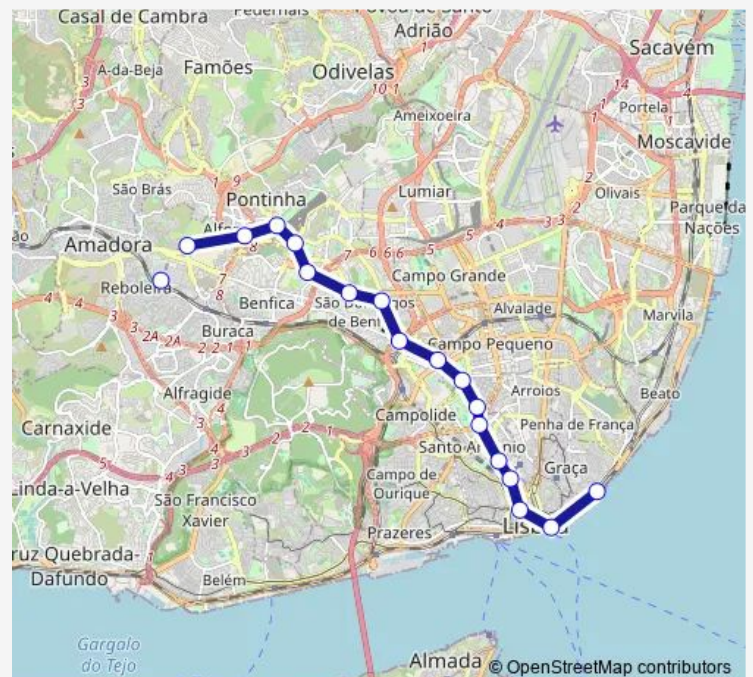

### Route schedule

Reboleira — Santa Apolónia

Monday 06:30-22:30

Tuesday 06:30-22:30

Wednesday 06:30-22:30

Thursday 06:30-22:30

Friday 06:30-22:30

Saturday 06:30-22:20

### Route info

Direction: Reboleira

Stops: 18

Trip Duration: 0 hour 28 min

■ Azul - STª Apolónia

BusMaps

Metro time schedules and route maps are available in an offline PDF at [busmaps.com](https://busmaps.com). Use the [busmaps.com](https://busmaps.com) website to see live bus times, train schedule or subway schedule, and step-by-step directions for all public transit in Lisbon