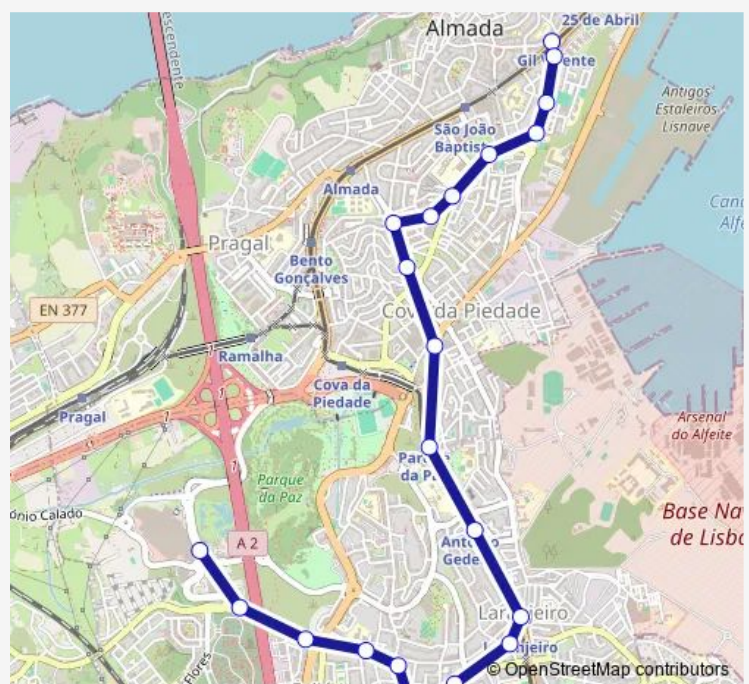

Saturday 07:15-23:55

Sunday 07:15-23:55

Route info

Direction: Almada (Pça Gil Vicente) Fonte Luminosa

Stops: 21

Trip Duration: 0 hour 28 min

103 - Almada - Forum

Bus time schedules and route maps are available in an offline PDF at busmaps.com. Use the busmaps.com website to see live bus times, train schedule or subway schedule, and step-by-step directions for all public transit in Almada