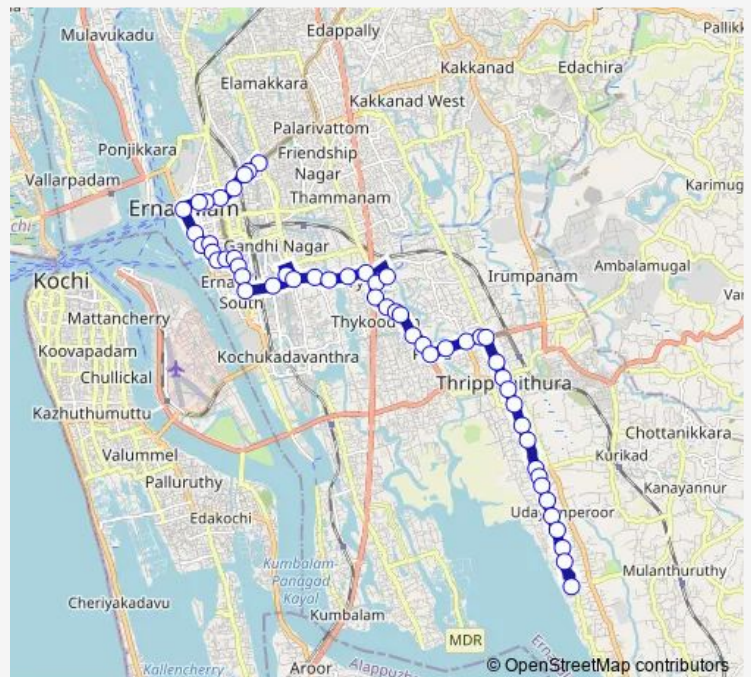

Route schedule

Ameda — Kaloor

Monday	06:00
Tuesday	06:00
Wednesday	06:00
Thursday	06:00
Friday	06:00
Saturday	06:00
Sunday	06:00

Route info

Direction: Ameda

Stops: 47

Trip Duration: 1 hour 0 min

Thykoodam Junction

Thykoodam Metro Station

Oen

Sub Station

Vyttila Devaswom Board

Vyttila Junction

Janatha

Elamkulam Junction

Kadavanthra

Monday 06:00

Tuesday 06:00

Wednesday 06:00

Thursday 06:00

Friday 06:00

Saturday 06:00

Sunday 06:00

Route info