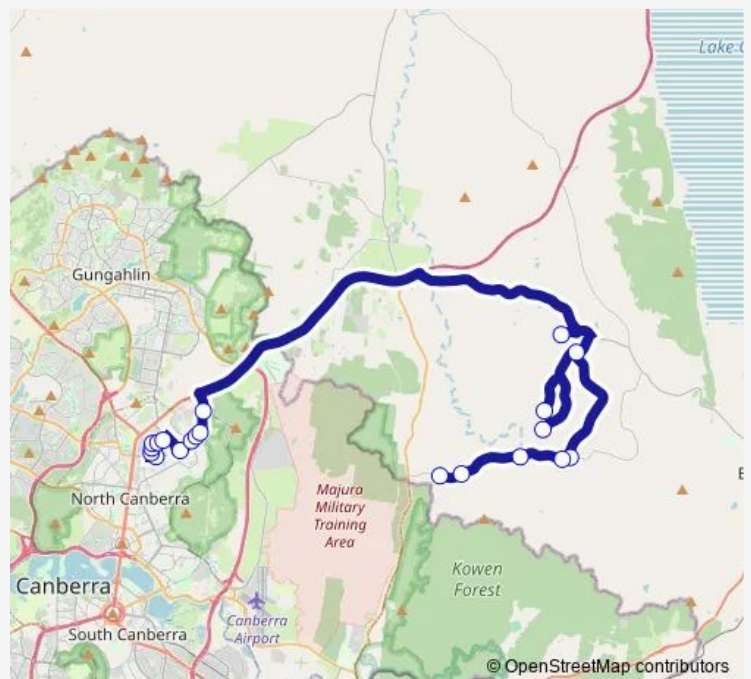

School Bus S270 North Ainslie Primary to Cnr Doust Rd and Federal Hwy via Antill St Interchange

[Go to website](#)

Direction

Antill St Before Rosevear PI — Norton Rd Opp Campbell PI

20 stops

[Open route schedule](#)

Antill St Before Rosevear PI

Melba St At Blacket St

Melba St After Legge St

Melba St After Atherton St

Bradfield St Opp Frencham St

Bradfield St Before Nicholas St

Antill St After Phillip Av

Antill St After Knox St

Antill St Opp Fison St

Old Watson Terminus Antill St

Antill St After Kilduff St

Birriwa Rd Turnaround

Denley Dr After Weeroona Dr

Denley Dr Turnaround

Hogan Dr Turnaround

Weeroona Dr At Norton Rd

Norton Rd Before Wirreanda Rd

Norton Rd Opp Merino Vale Dr

Norton Rd At Poppet Rd

Norton Rd Opp Campbell PI

Route schedule

Antill St Before Rosevear PI — Norton Rd Opp Campbell PI

Monday 15:43

Tuesday 15:43

Wednesday 15:43

Thursday 15:43

Friday 15:43

Saturday —

Sunday —

Route info

Direction: Antill St Before Rosevear PI

Stops: 20

Trip Duration: 0 hour 50 min

S270 — North Ainslie Primary to Cnr Doust Rd and Federal Hwy via Antill St Interchange