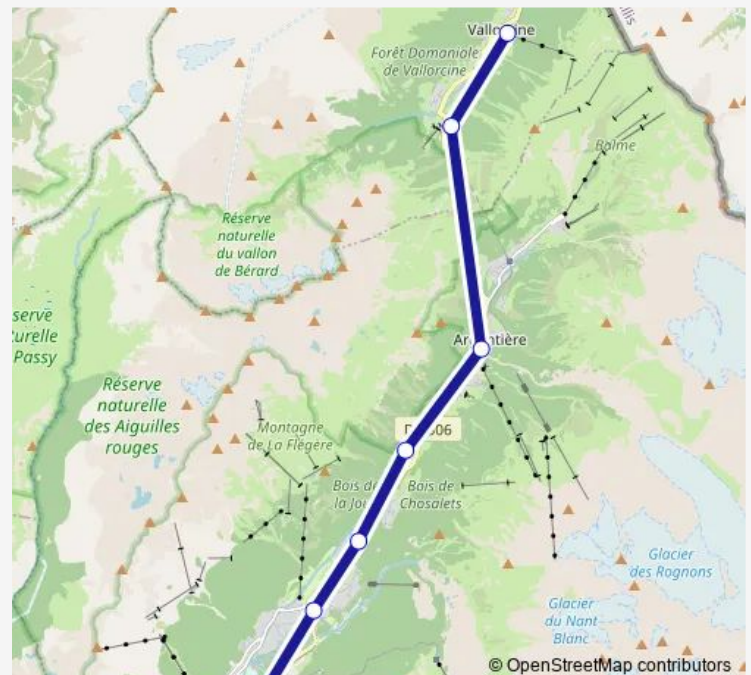

Rail P52

[Go to website](#)

Direction

Vallorcine (F) — Chamonix-Mont-Blanc

7 stops

[Open route schedule](#)

Vallorcine (F)

Le Buet

Argentière (Haute-Savoie)

La Joux (F)

Les Tines

Les Praz-de-Chamonix

Chamonix-Mont-Blanc

Route schedule

Vallorcine (F) — Chamonix-Mont-Blanc

Monday	12:10
Tuesday	06:35-12:10
Wednesday	06:35
Thursday	06:35
Friday	06:35
Saturday	06:35
Sunday	—

Route info

Direction: Vallorcine (F)

Stops: 7

Trip Duration: 0 hour 35 min

■ P52

P52 Rail time schedules and route maps are available in an offline PDF at busmaps.com. Use the busmaps.com website to see live bus times, train schedule or subway schedule, and step-by-step directions for all public transit in Martigny-Ville