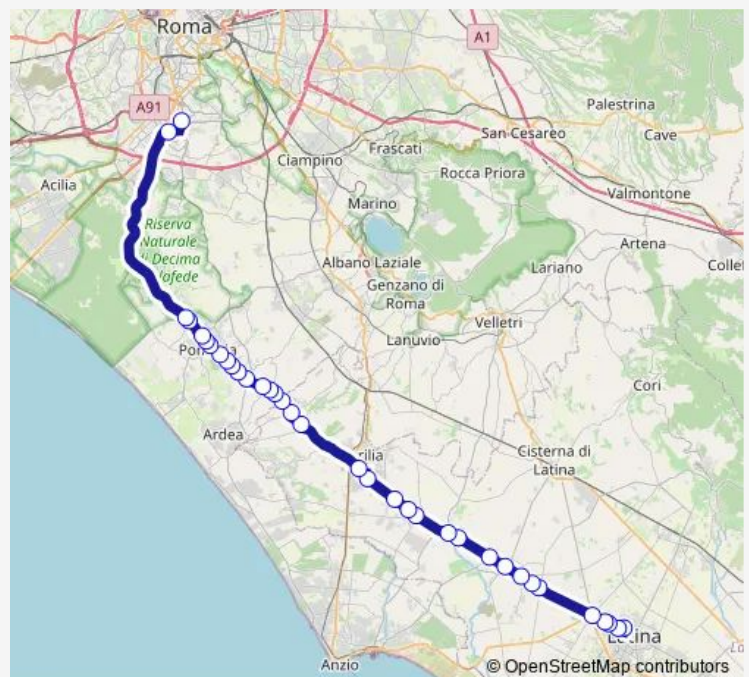

Aprilia | Via Rutuli (Casalazzara) # f2666

Aprilia | Via Pontina Vecchia (Torre Bruna) # f2667

Ardea | Via Pontina Vecchia Via Madonnina # f2668

Route schedule

Latina | Terminal Bus # f3092 — Roma | Laurentina (Metro B) # f2693

Monday 05:30-07:00

Tuesday 05:30-07:00

Wednesday 05:30-07:00

Thursday 05:30-07:00

Friday 05:30-07:00

Saturday 05:30

Sunday —

Route info

Direction: Latina | Terminal Bus # f3092

Stops: 35

Trip Duration: 1 hour 23 min

Latina - Roma Laurentina # Lt4a

Ardea | Via Pontina Vecchia Via Pescarella # f2669

Ardea | Pontina Vecchia km 35.600 # f2670

Ardea | Via Pontina Vecchia Via Laurentina # f2671