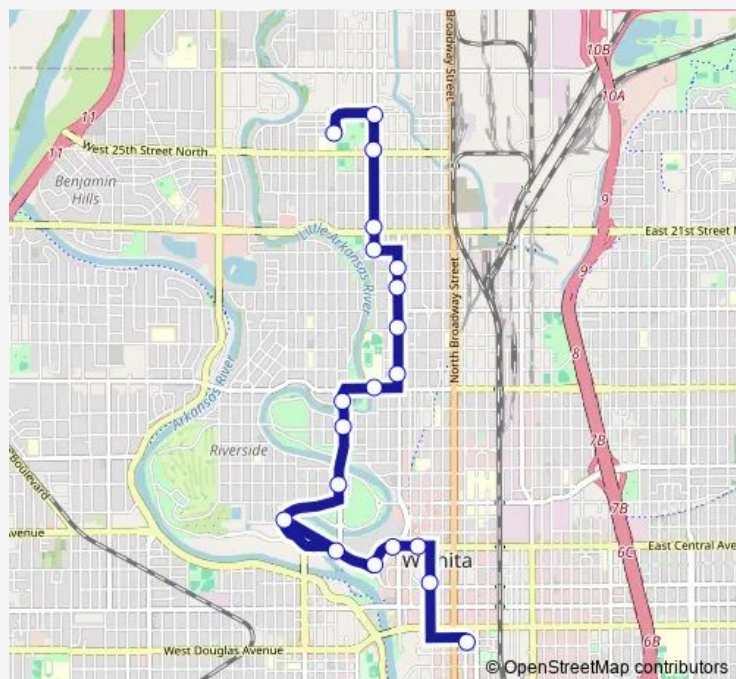

21st St and Salina Ob

Route schedule

Transit Center — Woodland and Evergreen Park

Monday 06:15-18:20

Tuesday 06:15-18:20

Wednesday 06:15-18:20

Thursday 06:15-18:20

Friday 06:15-18:20

Saturday 07:15-17:20

Sunday —

Route info

Direction: Transit Center

Stops: 28

Trip Duration: 0 hour 26 min

Route17: Riversi — Route17: Riverside-Waco-Twin La **BusMaps**

21st St and Somerset Ob

21st St and Coolidge Ob

Amidon and 23rd St Ob

Amidon and 24th St Ob

25th St and Porter Ob

25th St and Hood Ob

Woodland and Evergreen Park

**Direction**

Woodland and Evergreen Park — Transit Center

20 stops

[Open route schedule](#)

Woodland and Evergreen Park

Arkansas &amp; 27th St Ib

Arkansas &amp; 25th St Ib

Arkansas &amp; 21st St Inbd

Arkansas &amp; 20th St Ib

Waco and 19th St Ib