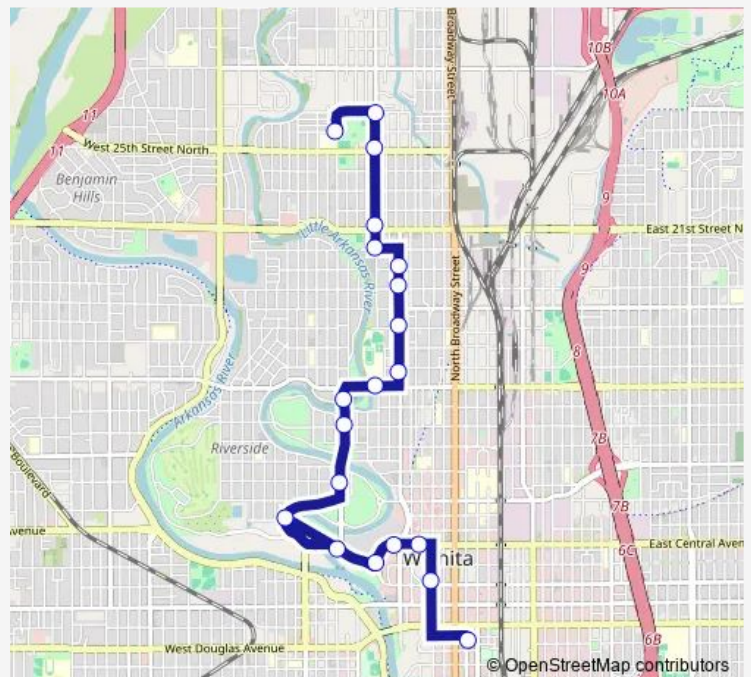

21st St and Salina Ob

Route schedule

Transit Center — Woodland and Evergreen Park

Monday 06:15-18:20

Tuesday 06:15-18:20

Wednesday 06:15-18:20

Thursday 06:15-18:20

Friday 06:15-18:20

Saturday 07:15-17:20

Sunday —

Route info

Direction: Transit Center

Stops: 28

Trip Duration: 0 hour 24 min

Route17: Riversi — Route17: Riverside-Waco-Twin La **BusMaps**

21st St and Somerset Ob

21st St and Coolidge Ob

Amidon and 23rd St Ob

Amidon and 24th St Ob

25th St and Porter Ob

25th St and Hood Ob

Woodland and Evergreen Park

**Direction**

Woodland and Evergreen Park — Transit Center

## Route info

Direction: Woodland and Evergreen Park

Stops: 20

Trip Duration: 0 hour 23 min