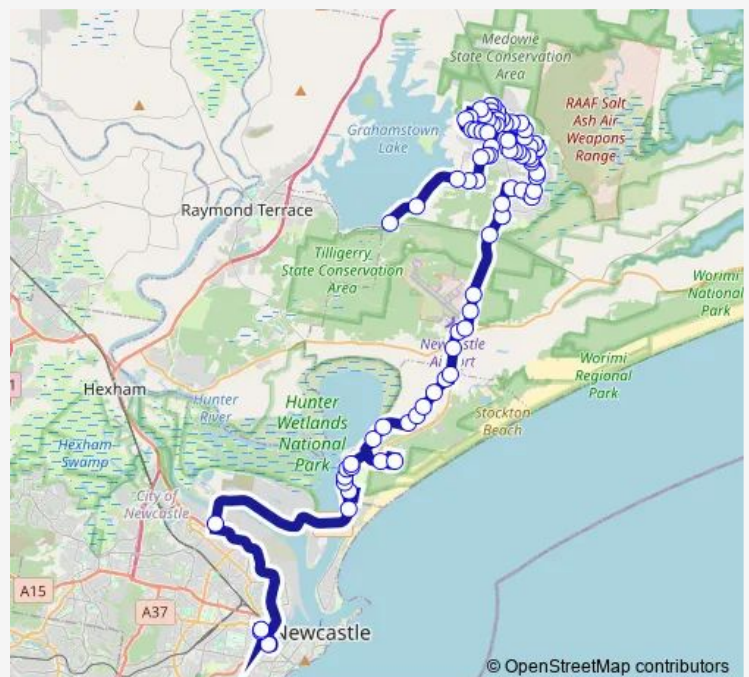

Bayway Village, First Av

Nelson Bay Rd Opp Bayway Village

Seaside Bvd Before Ironbark Dr

Banksia Park, Seaside Bvd

Fullerton Cove Rd Opp Stanley Park

145 Fullerton Cove Rd

Fullerton Cove Rd Opp 260

Fullerton Cove Rd Opp Coxs Lane

Thursday 15:07

Friday 15:07

Saturday —

Sunday —

Route info

Direction: Newcastle High School, Parkway Av

Stops: 82

Trip Duration: 1 hour 35 min

2204 — Newcastle HS to Medowie

Nelson Bay Rd At Fullerton Cove Rd

Nelson Bay Rd After Cabbage Tree Rd

Nelson Bay Rd Before Slades Rd

Nelson Bay Rd Before Medowie Rd

Raaf Base South Gate, Medowie Rd

Raaf Base North Gate, Medowie Rd