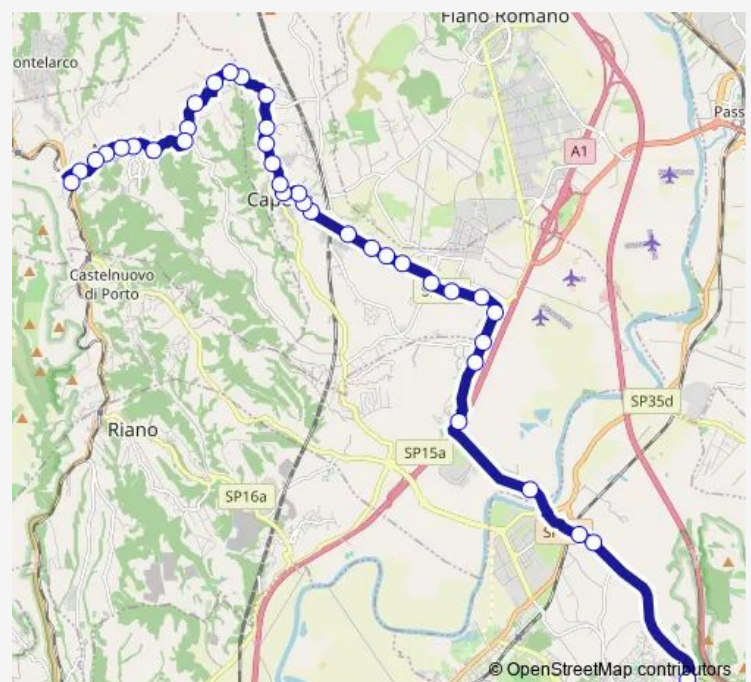

Route schedule

Monterotondo | Liceo Catullo # f13834 — Morlupo | Stazione # f2225

Monday	08:00
Tuesday	08:00
Wednesday	08:00
Thursday	08:00
Friday	08:00
Saturday	—
Sunday	—

Route info

Direction: Monterotondo | Liceo Catullo # f13834

Stops: 37

Trip Duration: 0 hour 40 min

Monterotondo (Comune) - Morlupo # MI156a

Capena | Via Morlupo (Cimitero) # f11317

Capena | Via Morlupo Via Monte Cellarino # f11318

Capena | Via Morlupo Via Manciano # f11319