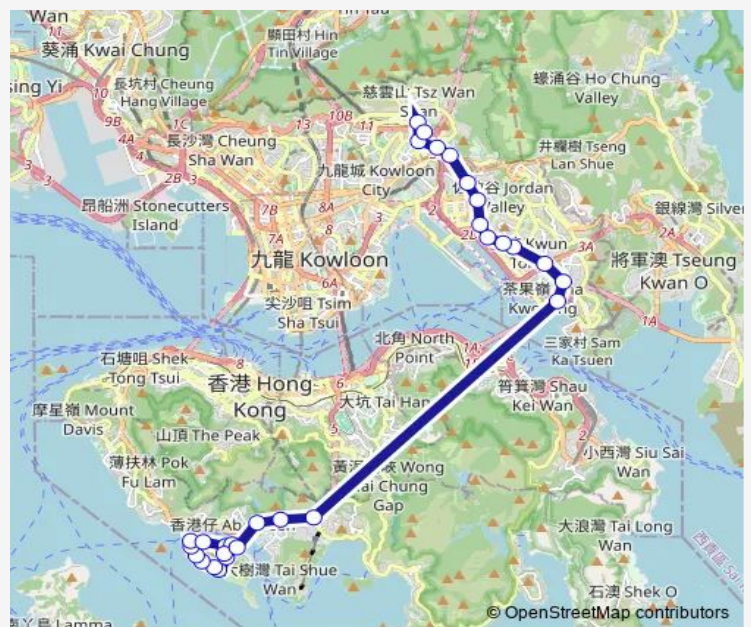

[Ctb] LEE CHI Road, AP LEI Chau Bridge Road[[Kmb+Ctb] LEE CHI Road/
Lee CHI Road, AP LEI Chau Bridge Road

[Ctb] AP LEI Chau Drive, AP LEI Chau Bridge Road[[Kmb+Ctb] AP LEI Chau Drive/
Ap LEI Chau Drive, AP LEI Chau Bridge Road

[Ctb] Tung Hing House LEI Tung Estate, LEI Tung Estate Road[[Kmb+Ctb] Tung Hing House LEI Tung Estate/
Tung Hing House LEI Tung Estate, LEI Tung Estate Road

Route schedule

[Ctb] AP LEI Chau (LEE LOK Street)[[Kmb+Ctb] AP LEI Chau (LEE LOK ST.) BUS Terminus/
Ap LEI Chau (LEE LOK Street) — [Kmb+Ctb] Diamond Hill Station BUS Terminus/
Diamond Hill Station[[Kmb] Diamond Hill Station BUS Terminus

Monday	07:35-07:50
Tuesday	07:35-07:50
Wednesday	07:35-07:50
Thursday	07:35-07:50
Friday	07:35-07:50
Saturday	—
Sunday	—

Route info

Direction: [Ctb] AP LEI Chau (LEE LOK Street)[[Kmb+Ctb] AP LEI Chau (LEE LOK ST.) BUS Terminus/
Ap LEI Chau (LEE LOK Street)

Stops: 29

Trip Duration: 1 hour 8 min

671x — AP LEI Chau LEE LOK ST - Diamond Hill Station

[Ctb] LEI Tung Market, LEI Tung Estate Road[[Kmb+Ctb] LEI Tung Market/
Lei Tung Market, LEI Tung Estate Road

[Ctb] YUE ON Court, LEI Tung Estate Road[[Kmb+Ctb] YUE ON Court/
Yue ON Court, LEI Tung Estate Road