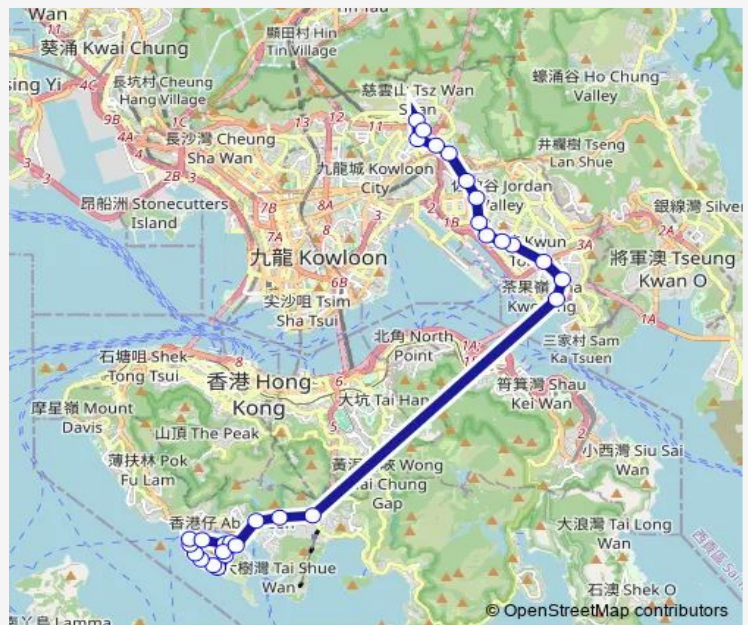

[Ctb] LEE CHI Road, AP LEI Chau Bridge Road[[Kmb+Ctb] LEE CHI Road/
Lee CHI Road, AP LEI Chau Bridge Road

[Ctb] AP LEI Chau Drive, AP LEI Chau Bridge Road[[Kmb+Ctb] AP LEI Chau Drive/
Ap LEI Chau Drive, AP LEI Chau Bridge Road

[Ctb] Tung Hing House LEI Tung Estate, LEI Tung Estate Road[[Kmb+Ctb] Tung Hing House LEI Tung Estate/
Tung Hing House LEI Tung Estate, LEI Tung Estate Road

Route schedule

[Ctb] AP LEI Chau (LEE LOK Street)[[Kmb+Ctb] AP LEI Chau (LEE LOK ST.) BUS Terminus/
Ap LEI Chau (LEE LOK Street) — [Kmb+Ctb] Diamond Hill Station BUS Terminus/
Diamond Hill Station[[Kmb] Diamond Hill Station BUS Terminus

Monday	07:35-07:50
Tuesday	07:35-07:50
Wednesday	07:35-07:50
Thursday	07:35-07:50
Friday	07:35-07:50
Saturday	—
Sunday	—

Route info

Direction: [Ctb] AP LEI Chau (LEE LOK Street)[[Kmb+Ctb] AP LEI Chau (LEE LOK ST.) BUS Terminus/
Ap LEI Chau (LEE LOK Street)

Stops: 29

Trip Duration: 1 hour 11 min

671X — AP LEI Chau LEE LOK ST - Diamond Hill Station

[Ctb] LEI Tung Market, LEI Tung Estate Road[[Kmb+Ctb] LEI Tung Market/
Lei Tung Market, LEI Tung Estate Road

[Ctb] YUE ON Court, LEI Tung Estate Road[[Kmb+Ctb] YUE ON Court/
Yue ON Court, LEI Tung Estate Road