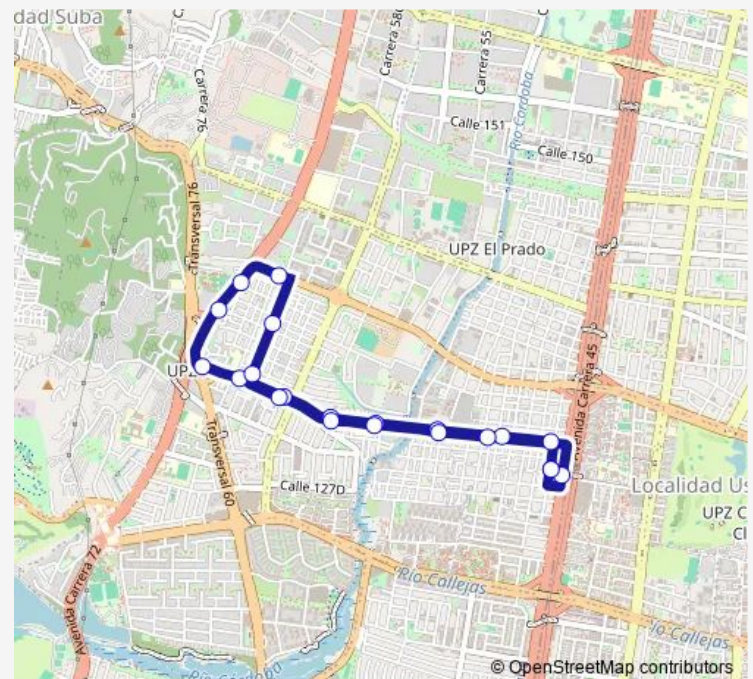

### Route schedule

KR 45A - CL 128b — KR 45A - CL 128b

Monday 05:00-21:00

Tuesday 05:00-21:00

Wednesday 05:00-21:00

Thursday 05:00-21:00

Friday 05:00-21:00

Saturday 06:00-21:00

### Route info

Direction: KR 45A - CL 128b

Stops: 21

Trip Duration: 0 hour 41 min

19-10 — Est. Prado

BusMaps

19-10 Bus time schedules and route maps are available in an offline PDF at [busmaps.com](https://busmaps.com). Use the [busmaps.com](https://busmaps.com) website to see live bus times, train schedule or subway schedule, and step-by-step directions for all public transit in Bogota