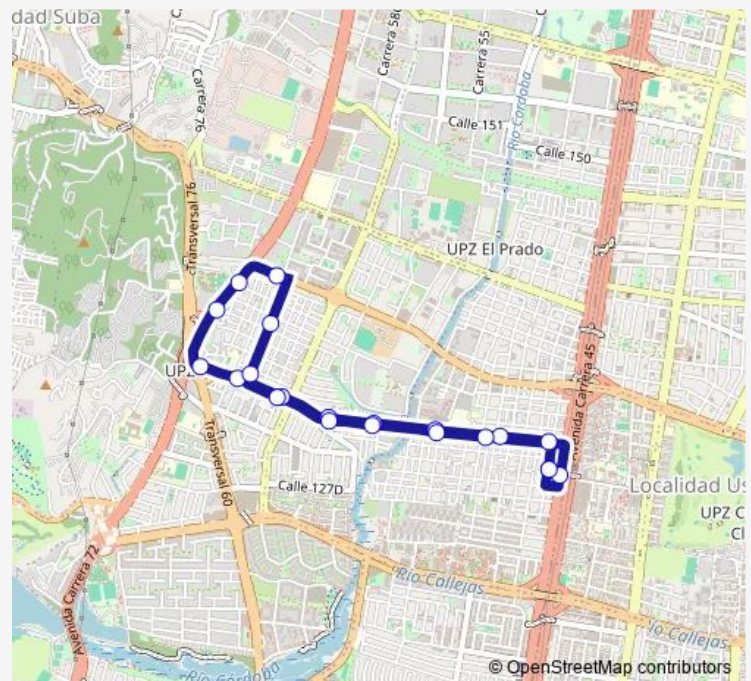

Bus 19-10 Est. Prado

[Go to website](#)

Direction
 KR 45A - CL 128b — KR 45A - CL 128b
 21 stops
[Open route schedule](#)

- KR 45A - CL 128b
- CL 129 - KR 45 A
- CL 129 - KR 49a
- CL 129 - KR 53a
- CL 129 - KR 55
- CL 129 - KR 57b
- CL 129 - AK 58
- CL 129 - KR 59a
- CL 129 - KR 59cbis
- AV. Boyacá - CL 131
- AV. Boyacá - CL 132 Bis
- AC 134 - KR 59
- KR 59 - CL 131
- KR 59 - CL 129
- CL 129 - AV. Villas
- CL 129 - KR 56c
- CL 129 - KR 55
- CL 129 - KR 53a
- CL 129 - KR 50a
- Auto Norte - CL 128a
- KR 45A - CL 128b

Route schedule

KR 45A - CL 128b — KR 45A - CL 128b

Monday	05:00-21:00
Tuesday	05:00-21:00
Wednesday	05:00-21:00
Thursday	05:00-21:00
Friday	05:00-21:00
Saturday	06:00-21:00
Sunday	—

Route info

Direction: KR 45A - CL 128b

Stops: 21

Trip Duration: 0 hour 45 min

19-10 — Est. Prado

19-10 Bus time schedules and route maps are available in an offline PDF at busmaps.com. Use the busmaps.com website to see live bus times, train schedule or subway schedule, and step-by-step directions for all public transit in Bogota

The schedule is provided in the local timezone. Times with "(+1)" indicate departures on the next day.

PDF file created on 2025-02-26

2024 BusMaps.com - All Rights Reserved