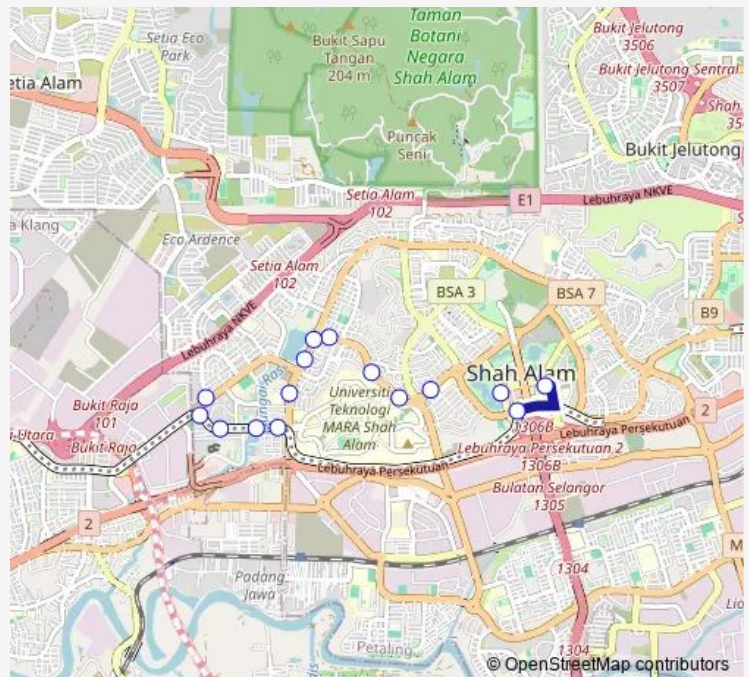

### Route schedule

Hentian Bandar Shah Alam, Persiaran Perdagangan — Apartment Blok 7 (opp.), Persiaran Bestari

Monday	06:00
Tuesday	06:00
Wednesday	06:00
Thursday	06:00
Friday	06:00
Saturday	06:00
Sunday	06:00

### Route info

Direction: Hentian Bandar Shah Alam, Persiaran Perdagangan

Stops: 15

Trip Duration: 17 hour 0 min

■ T601 — Hentian Bandar Shah Alam

## Direction

Apartment Blok 7 (opp.), Persiaran Bestari — Hentian Bandar Shah Alam, Persiaran Perdagangan

12 stops

[Open route schedule](#)

Apartment Blok 7 (opp.), Persiaran Bestari

Bestari Mutiara, Persiaran Bestari