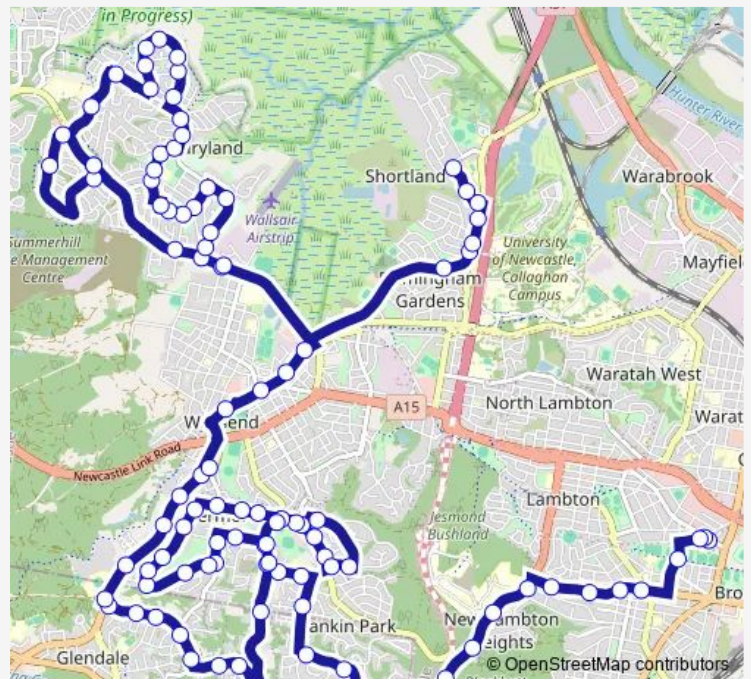

Tuesday —

Wednesday 13:40

Thursday —

Friday —

Saturday —

Sunday —

Route info

Direction: Lambton High School, Young Rd

Stops: 106

Trip Duration: 0 hour 30 min

1375 — Lambton HS to Elermore Vale, Maryland and Shortland

Smith Rd Opp Wallsend South Public School

Smith Rd After Cardiff Rd

Elmore Vale Community Hall, Cardiff Rd