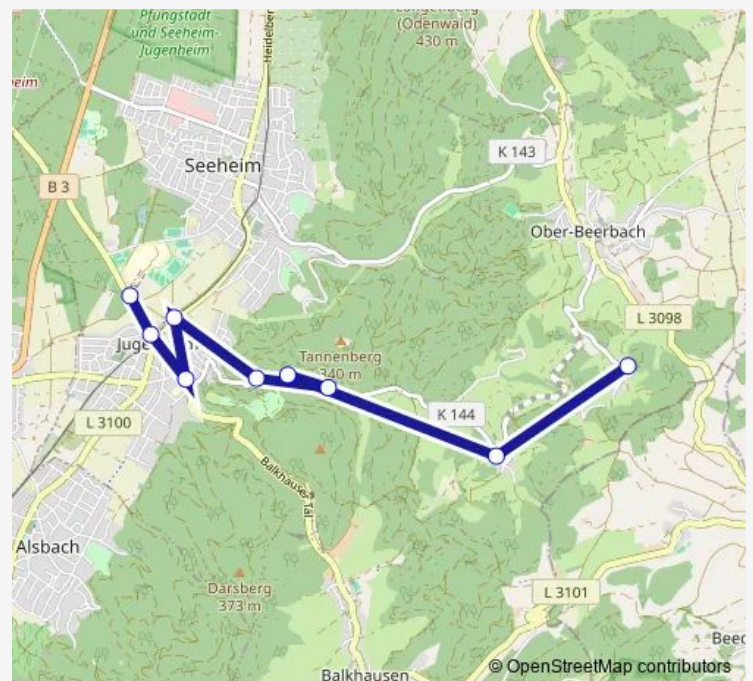

Route schedule

Seeheim-Jugenheim-Seeheim Schuldorf — Seeheim-Jugenheim-Balkhausen Im Winter

Monday	09:27-22:30
Tuesday	09:27-21:57
Wednesday	09:27-21:57
Thursday	09:27-22:30
Friday	09:27-21:57
Saturday	09:30-22:30
Sunday	09:30-22:30

Route info

Direction: Seeheim-Jugenheim-Seeheim Schuldorf

Stops: 8

Trip Duration: 0 hour 15 min

Direction

Seeheim-Jugenheim-Balkhausen Im Winter — Seeheim-Jugenheim-Seeheim Schuldorf

9 stops

[Open route schedule](#)

Direction: Seeheim-Jugenheim-Steigerts Ohlystraße

Stops: 9

Trip Duration: 0 hour 26 min

Direction

Seeheim-Jugenheim-Seeheim Schuldorf — Seeheim-Jugenheim-Steigerts Ohlystraße

9 stops

[Open route schedule](#)

Monday 06:26-21:56

Tuesday 06:26-21:23

Wednesday 06:26-21:23

Thursday 06:26-21:56

Friday 06:26-21:23

Saturday 08:56-21:56

Sunday 08:56-21:56

Route info