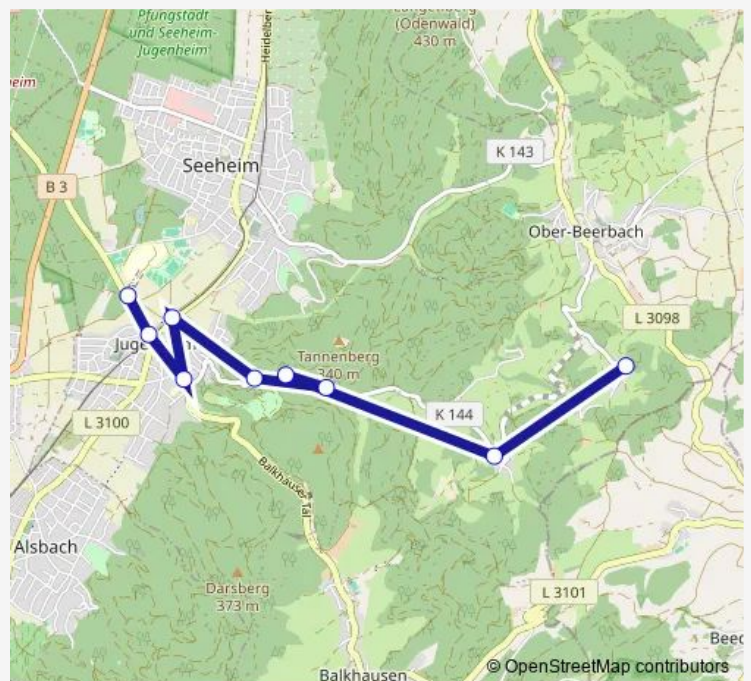

Route schedule

Seeheim-Jugenheim-Seeheim Schuldorf — Seeheim-Jugenheim-Balkhausen Im Winter

Monday 09:30-22:30

Tuesday 09:27-21:57

Wednesday 09:27-21:57

Thursday 09:30-22:30

Friday 09:27-21:57

Saturday 09:30-22:30

Sunday 09:30-22:30

Route info

Direction: Seeheim-Jugenheim-Seeheim Schuldorf

Stops: 8

Trip Duration: 0 hour 15 min

Direction

Seeheim-Jugenheim-Balkhausen Im Winter — Seeheim-Jugenheim-Seeheim Schuldorf

9 stops

Direction: Seeheim-Jugenheim-Steigerts Ohlystraße

Stops: 9

Trip Duration: 0 hour 26 min

Direction

Seeheim-Jugenheim-Seeheim Schuldorf — Seeheim-Jugenheim-Steigerts Ohlystraße

9 stops

[Open route schedule](#)

Monday 06:26-21:56

Tuesday 06:26-21:23

Wednesday 06:26-21:23

Thursday 06:26-21:56

Friday 06:26-21:23

Saturday 08:56-21:56

Sunday 08:56-21:56

Route info