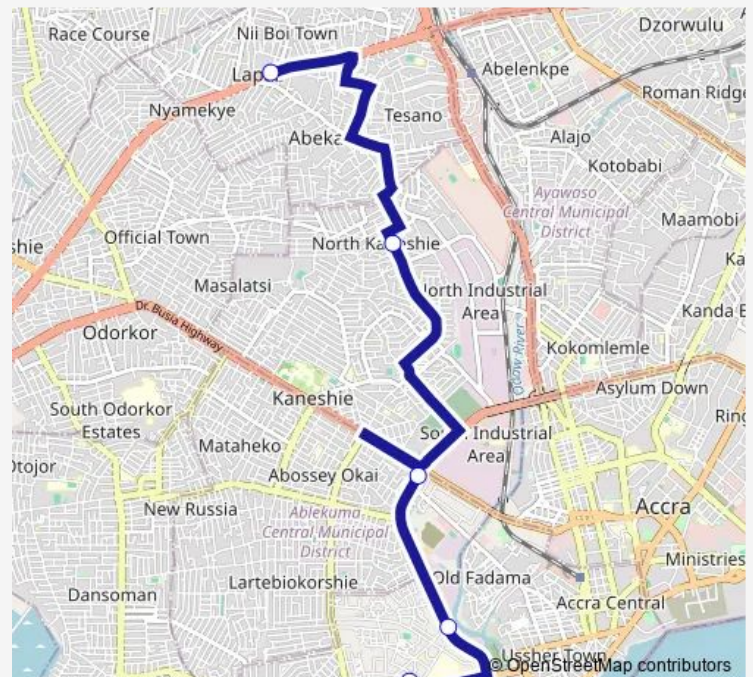

Bus 300b Abeka lapaz to Korle Bu Station

[Go to website](#)

Direction

Terminal Abeka lapaz — Terminal Korle Bu Station

5 stops

[Open route schedule](#)

Terminal Abeka lapaz

Cold Store 366

Thursday 13:07

Friday 13:07

Saturday 13:07

Sunday 13:07

Route info

Direction: Terminal Abeka lapaz

Stops: 5

Trip Duration: 1 hour 1 min

■ 300b — Abeka lapaz to Korle Bu Station

300b Bus time schedules and route maps are available in an offline PDF at busmaps.com. Use the busmaps.com website to see live bus times, train schedule or subway schedule, and step-by-step directions for all public transit in Accra