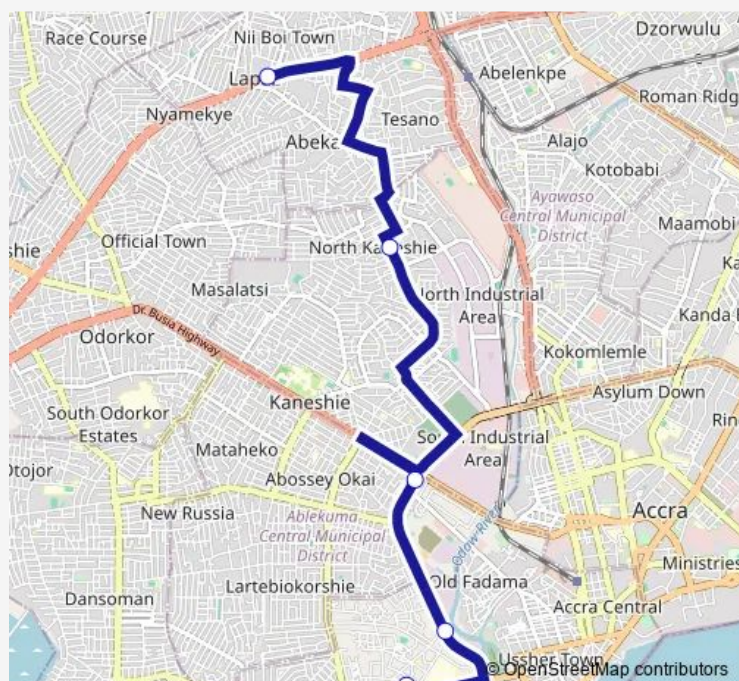

Bus 300B Abeka lapaz to Korle Bu Station

[Go to website](#)

Direction

Terminal Abeka lapaz — Terminal Korle Bu Station

5 stops

[Open route schedule](#)

Terminal Abeka lapaz

Cold Store 366

Thursday 13:07

Friday 13:07

Saturday 13:07

Sunday 13:07

Route info

Direction: Terminal Abeka lapaz

Stops: 5

Trip Duration: 1 hour 1 min

■ 300B — Abeka lapaz to Korle Bu Station

300B Bus time schedules and route maps are available in an offline PDF at busmaps.com. Use the busmaps.com website to see live bus times, train schedule or subway schedule, and step-by-step directions for all public transit in Accra