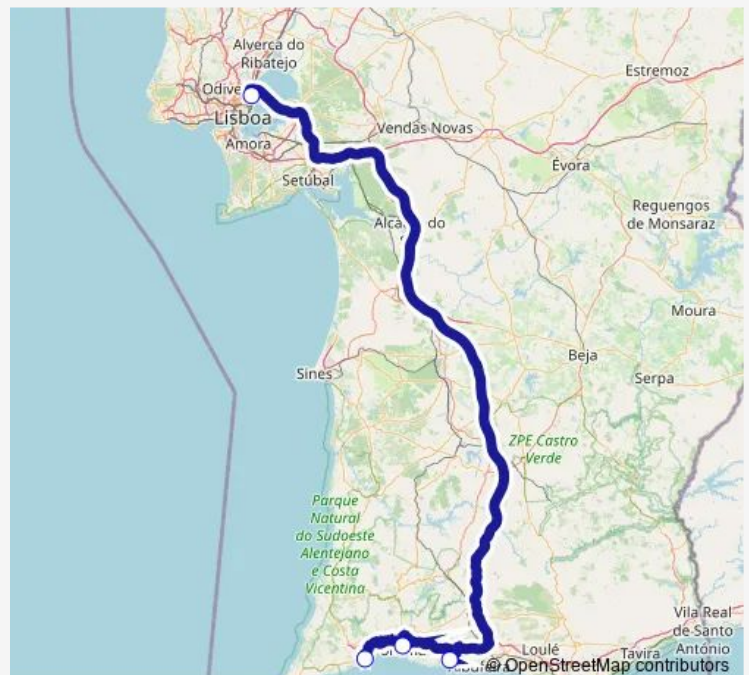

Armacao de Pera

Lisbon (Oriente)

Route schedule

Lagos — Lisbon (Oriente)

Monday	06:30-19:30
Tuesday	06:30-18:30
Wednesday	06:30-18:30
Thursday	06:30-19:30
Friday	06:30-19:30
Saturday	06:30-19:30
Sunday	06:30-19:30

Route info

Direction: Lagos

Stops: 4

Trip Duration: 3 hour 50 min

Flixbus 1012 — Lisbon - Lagos

BusMaps

Direction

Lisbon (Oriente) — Lagos

4 stops

[Open route schedule](#)

Lisbon (Oriente)

Armacao de Pera

Portimao

Lagos

Route schedule

Lisbon (Oriente) — Lagos

Monday	07:30-18:15
Tuesday	07:30-18:15
Wednesday	07:30-18:15
Thursday	07:30-18:15
Friday	07:30-18:15
Saturday	07:30-18:15
Sunday	07:30-18:15

Route info

Direction: Lisbon (Oriente)

Stops: 4

Trip Duration: 3 hour 50 min