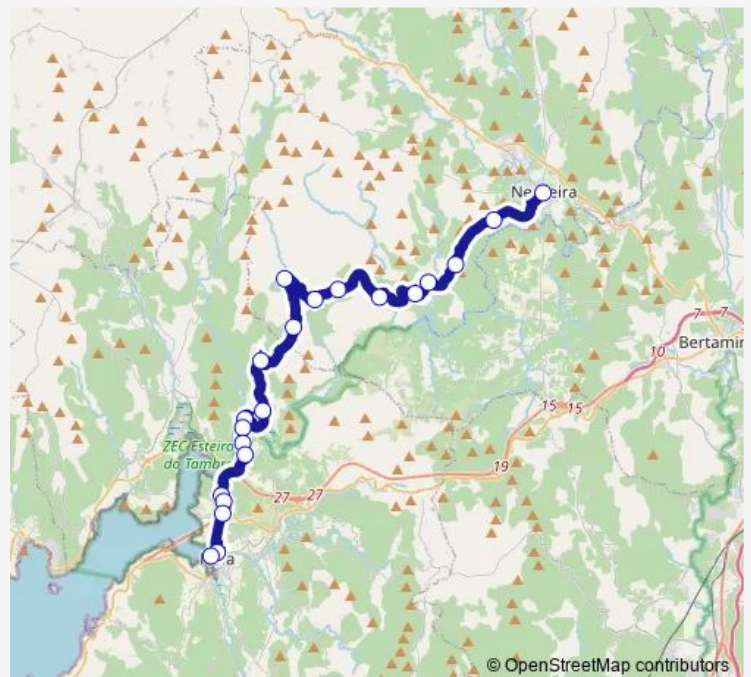

Bus XG630015 Noia E.A. - Medoña - Negreira

[Go to website](#)

Direction

Negreira — Noia E.A.

21 stops

[Open route schedule](#)

Negreira

Gonte

Trece

Liñaio

Reibo

Barbazán

Porqueira

Romarís

Medoña

Fornos

Cuns

Cando

Corga A

Cruce Cando

Ponte Nafonso

Cova do Barro

Orro

Estrada Orro 21

Vilanova

IES Campo de San Alberto

Noia E.A.

Route schedule

Negreira — Noia E.A.

Monday —

Tuesday 12:20

Wednesday —

Thursday —

Friday —

Saturday —

Sunday —

Route info

Direction: Negreira

Stops: 21

Trip Duration: 1 hour 3 min

XG630015 — Noia E.A. - Medoña - Negreira

BusMaps