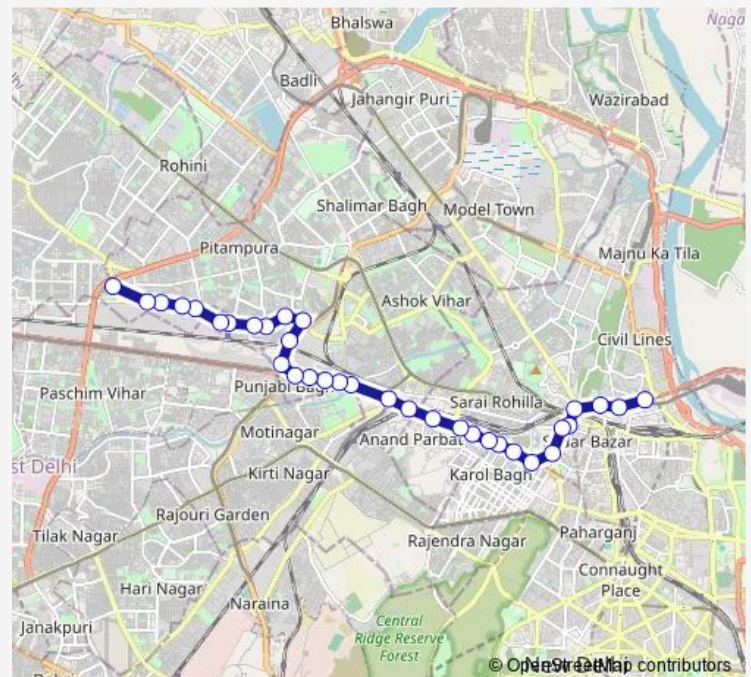

Jai Dev Park

Punjabi Bagh West Power House

Punjabi Bagh Terminal (Rohtak Road)

Route schedule

Isbt Nityanand Marg — West Enclave / Sansad Vihar (T)

Monday 06:30-20:35

Tuesday 06:30-20:35

Wednesday 06:30-20:35

Thursday 06:30-20:35

Friday 06:30-20:35

Saturday 06:30-20:35

Sunday 06:30-20:35

Route info

Direction: Isbt Nityanand Marg

Stops: 34

Trip Duration: 1 hour 0 min

■ 906up

BusMaps

Punjabi Bagh

Shakurpur Village/Shiv Mandir

Shakur Pur

Samrat Enclave

Rajdhani Enclave / Mahindra Park

Shakur Basti

Rani Bagh Railway Colony

Rani Bagh

Keshav Mahavidhyalaya

Bhagwan Mahavir Hospital

Mtnl Saraswati Vihar / Aayuddh Bhandar

Shakur Basti

West Enclave / Sansad Vihar (T)

906up Bus time schedules and route maps are available in an offline PDF at busmaps.com. Use the busmaps.com website to see live bus times, train schedule or subway schedule, and step-by-step directions for all public transit in New Delhi