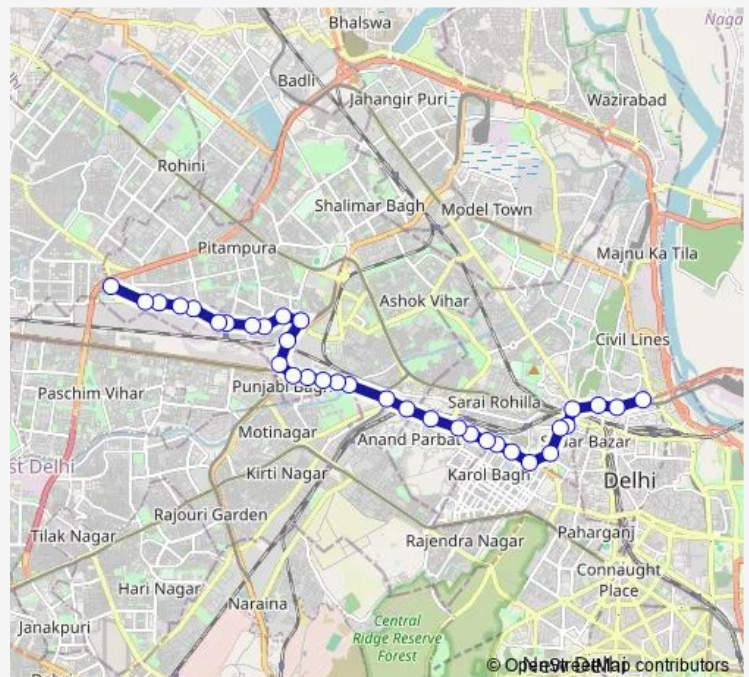

Jai Dev Park

Punjabi Bagh West Power House

Punjabi Bagh Terminal (Rohtak Road)

Route schedule

Isbt Nityanand Marg — West Enclave / Sansad Vihar (T)

Monday 06:30-20:35

Tuesday 06:30-20:35

Wednesday 06:30-20:35

Thursday 06:30-20:35

Friday 06:30-20:35

Saturday 06:30-20:35

Sunday 06:30-20:35

Route info

Direction: Isbt Nityanand Marg

Stops: 34

Trip Duration: 1 hour 0 min

■ 906up

BusMaps

Punjabi Bagh

Shakurpur Village/Shiv Mandir

Shakur Pur

Samrat Enclave

Rajdhani Enclave / Mahindra Park

Shakur Basti

Rani Bagh Railway Colony

Rani Bagh

Keshav Mahavidhyalaya

Bhagwan Mahavir Hospital

Mtnl Saraswati Vihar / Aayuddh Bhandar

Shakur Basti

West Enclave / Sansad Vihar (T)

906up Bus time schedules and route maps are available in an offline PDF at busmaps.com. Use the busmaps.com website to see live bus times, train schedule or subway schedule, and step-by-step directions for all public transit in New Delhi