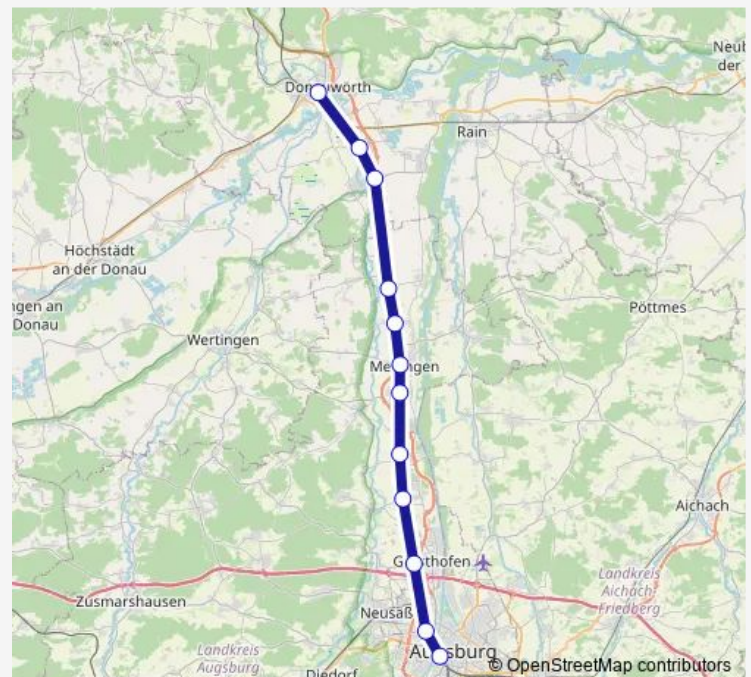

Regional Rail Service RE87

[Go to website](#)**Direction**

Donauwörth — München Hbf

13 stops

[Open route schedule](#)

Donauwörth

Mertingen Bahnhof

Nordendorf

Meitingen

Augsburg-Oberhausen

Augsburg Hbf

Augsburg Haunstetterstraße

Augsburg-Hochzoll

Kissing

Mering-St. Afra

Mering

Friday 08:59

Saturday 08:59

Sunday 08:59

Route info

Direction: Donauwörth

Stops: 13

Trip Duration: 1 hour 21 min

RE87

BusMaps

Direction

Augsburg Hbf — Donauwörth

12 stops

[Open route schedule](#)

Augsburg Hbf

Augsburg-Oberhausen

Gersthofen