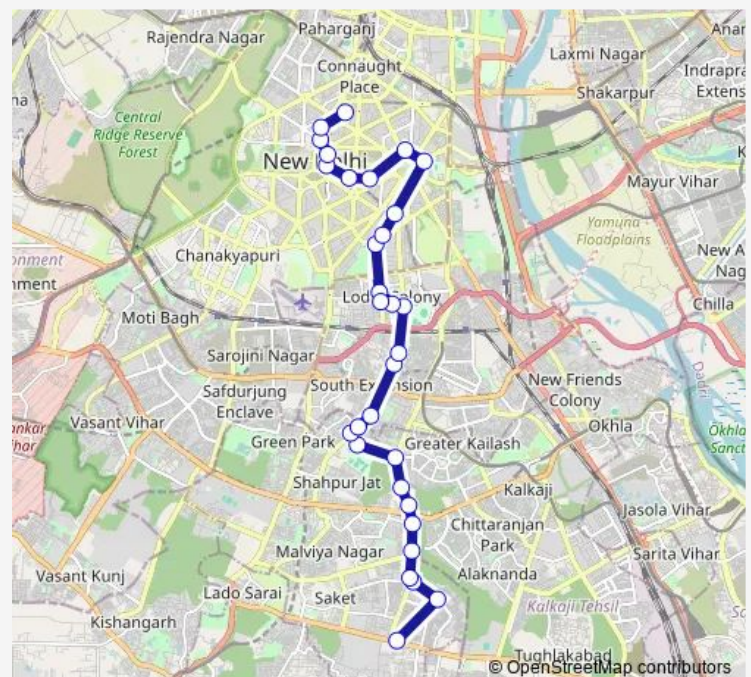

Thursday 06:24-17:15

Friday 06:24-17:15

Saturday 06:24-17:15

Sunday 06:24-17:15

Route info

Direction: Ambedkar Nagar Depot

Stops: 31

Trip Duration: 1 hour 11 min

Red Cross Road

Aakashwani Bhawan

Kend. Terminal

580down Bus time schedules and route maps are available in an offline PDF at busmaps.com. Use the busmaps.com website to see live bus times, train schedule or subway schedule, and step-by-step directions for all public transit in Defence Colony