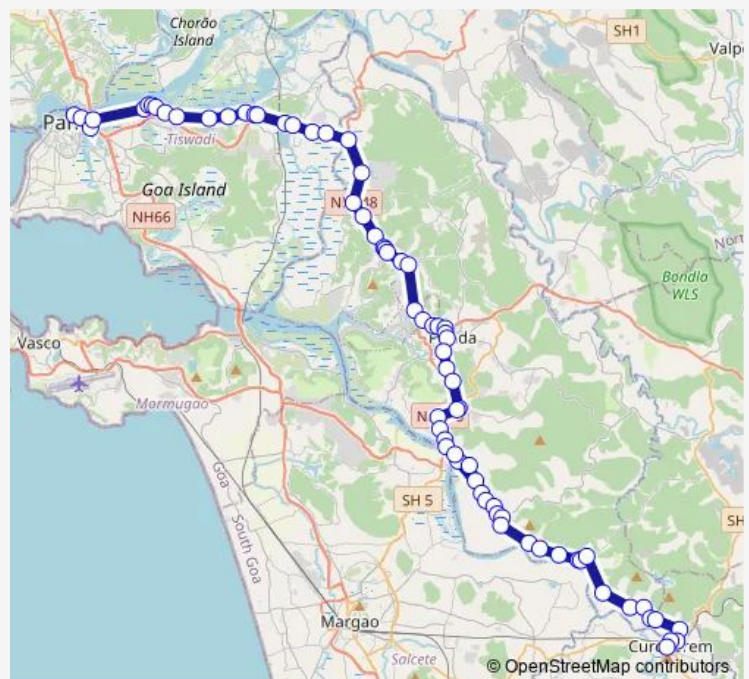

Thursday 19:00

Friday 19:00

Saturday 19:00

Sunday 19:00

Route info

Direction: Panaji Old Secretariat

Stops: 70

Trip Duration: 2 hour 0 min