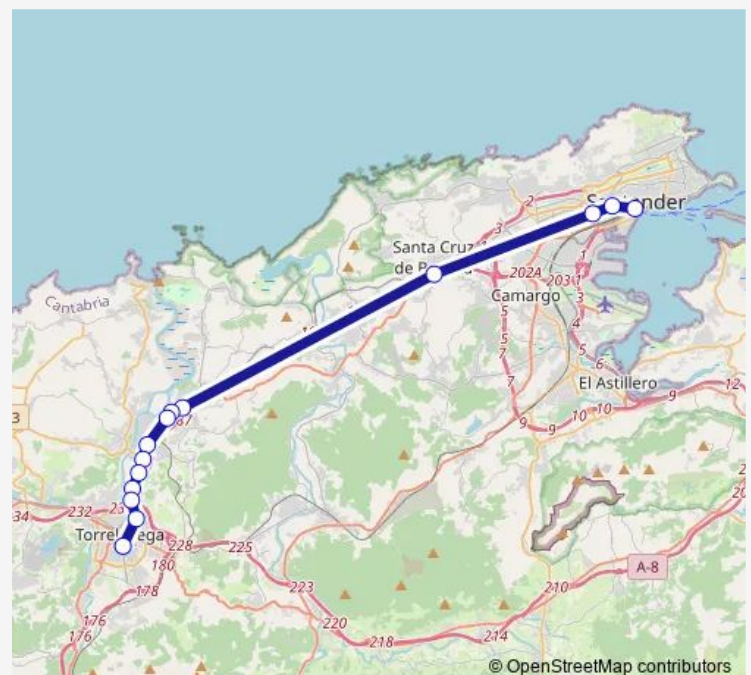

Bus Santander-Torrelavega(Buho)

[Go to website](#)

Direction

E.Autobuses Santander (Santander) — Pabellon V.Trueba (Torrelavega)

14 stops

[Open route schedule](#)

E.Autobuses Santander (Santander)

San Fernando 26 (Santander)

Valdecilla Norte (Santander)

Cruce Azoños (Bezana)

Rotonda (Requejada)

Estacion Feve (Requejada)

Colegio (Requejada)

Avda. Solvay 135 (Barreda)

Avda. Solvay Feve (Barreda)

Avda. Solvay 85 (Barreda)

Colonia El Salvador (Barreda)

Colonia La Palmera (Barreda)

La Inmobiliaria (Torrelavega)

Pabellon V.Trueba (Torrelavega)

Route schedule

E.Autobuses Santander (Santander) — Pabellon V.Trueba (Torrelavega)

Monday

—

Tuesday

—

Wednesday

—

Thursday

—

Friday

—

Saturday

—

Sunday

00:00-06:00

Route info

Direction: E.Autobuses Santander (Santander)

Stops: 14

Trip Duration: 0 hour 40 min

Santander-Torrelavega(Buho)