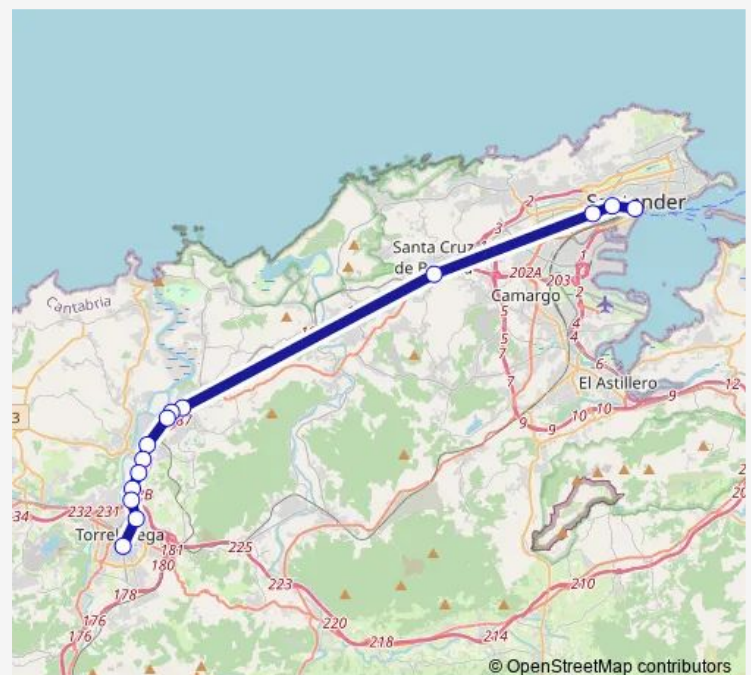

### Route info

Direction: E.Autobuses Santander (Santander)

Stops: 14

Trip Duration: 0 hour 40 min

Santander-Torrelavega(Buho)

BusMaps