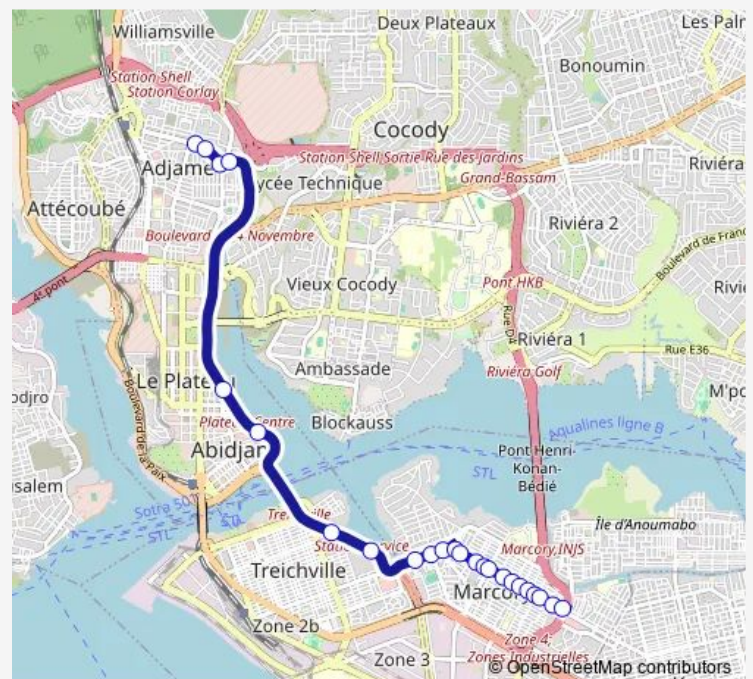

Saturday 06:00

Sunday 06:00

Route info

Direction: Eglise Universel

Stops: 24

Trip Duration: 0 hour 18 min

woro woro banalisé : Renault ↔ Koumassi Bacongo

Pharmacie Elishana

Antenne Sicogi

Marché Marcory

Direction

Sotici — Eglise Universel

24 stops

[Open route schedule](#)

Sotici

Cimetière de Koumassi

Monday 06:00

Tuesday 06:00

Wednesday 06:00

Thursday 06:00

Friday 06:00

Saturday 06:00

Sunday 06:00

Route info