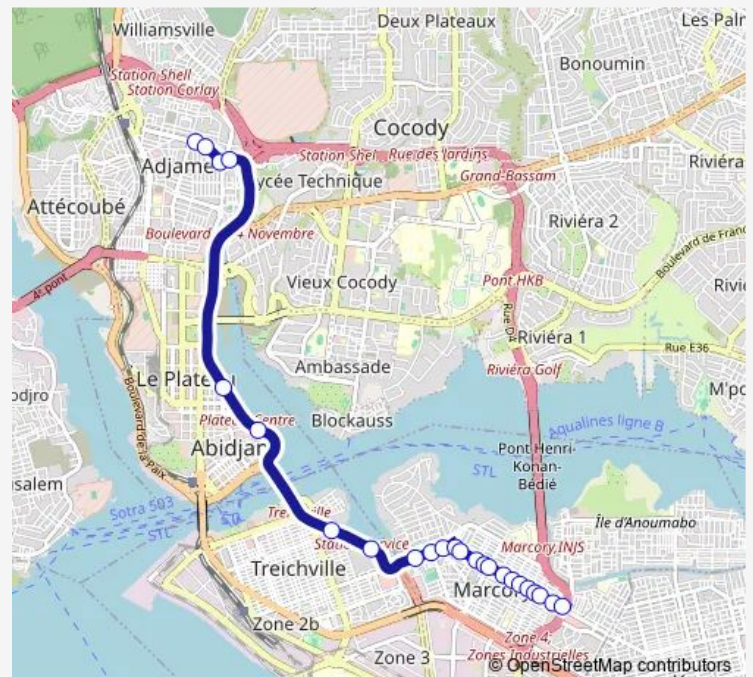

Bus woro woro banalisé : Renault ↔ Koumassi Bacongo

[Go to website](#)

Direction

undefined — undefined

0 stops

[Open route schedule](#)

Route schedule

undefined — undefined

Monday 06:00

Tuesday 06:00

Wednesday 06:00

Thursday 06:00

Friday 06:00

Saturday 06:00

Sunday 06:00

Route info

Direction:

Stops: 0

Trip Duration: – min

woro woro banalisé : Renault ↔ Koumassi Bacongo

Direction

Sotici — Eglise Universel

24 stops

[Open route schedule](#)

Route schedule

Sotici — Eglise Universel

Monday	06:00
Tuesday	06:00
Wednesday	06:00
Thursday	06:00
Friday	06:00
Saturday	06:00
Sunday	06:00

Route info

Direction: Sotici

Stops: 24

Trip Duration: 0 hour 28 min