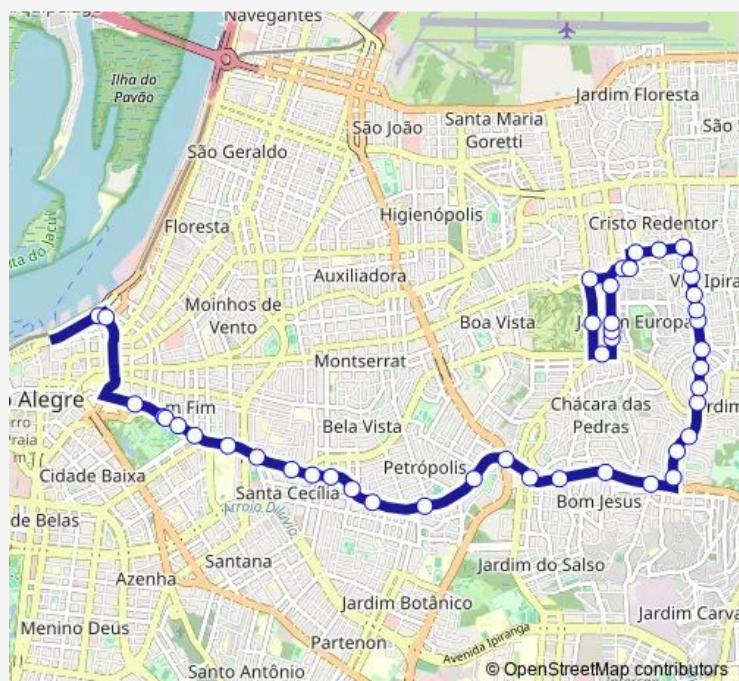

### Route schedule

Julio DE Castilhos — DR Joao Simplicio A DE Carvalho

Monday 00:25-04:35

Tuesday 00:25-04:35

Wednesday 00:25-04:35

Thursday 00:25-04:35

Friday 00:25-04:35

Saturday 00:25-04:35

### Route info

Direction: Julio DE Castilhos

Stops: 45

Trip Duration: 0 hour 23 min

M52 — Corujao - Assis Brasil / Protasio

Saturnino DE Brito

Saturnino DE Brito

Saturnino DE Brito