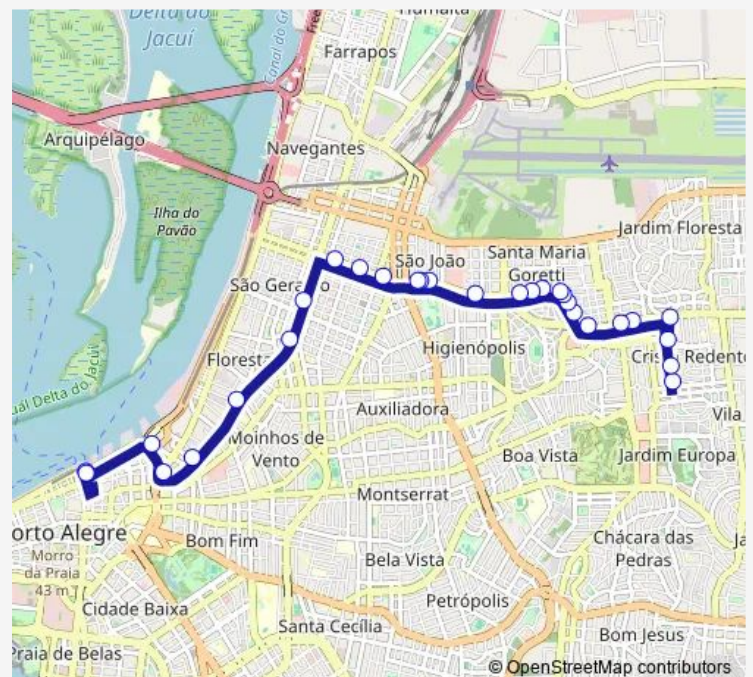

Direction

Francisco Trein DF 707 — Jose Carlos Dias DE Oliveira

29 stops

[Open route schedule](#)

Francisco Trein DF 707

Francisco Trein 596 Hospital Conceicao

Francisco Trein AL 326

Carlos Silveira Martins Pacheco DF 114 Medplex

Assis Brasil 2358

Assis Brasil DF 2251

Assis Brasil 1894

Assis Brasil 1638

Assis Brasil 1504

Assis Brasil 1328

Assis Brasil 1368

Assis Brasil 1144

Assis Brasil 944/DF 1019

Assis Brasil 886

Assis Brasil 290

Benjamin Constant DF 201

Benjamin Constant Embaixo DO Viaduto

Benjamin Constant 335

Cairu 1420

Cairu 1168

Cairu 882/DF 865

Route schedule

Francisco Trein DF 707 — Jose Carlos Dias DE Oliveira

Monday 01:55-03:55

Tuesday 01:55-03:55

Wednesday 01:55-03:55

Thursday 01:55-03:55

Friday 01:55-03:55

Saturday 01:55-03:55

Sunday 01:55-03:55

Route info

Direction: Francisco Trein DF 707

Stops: 29

Trip Duration: 0 hour 24 min

M52 — Corujao - Assis Brasil / Protasio