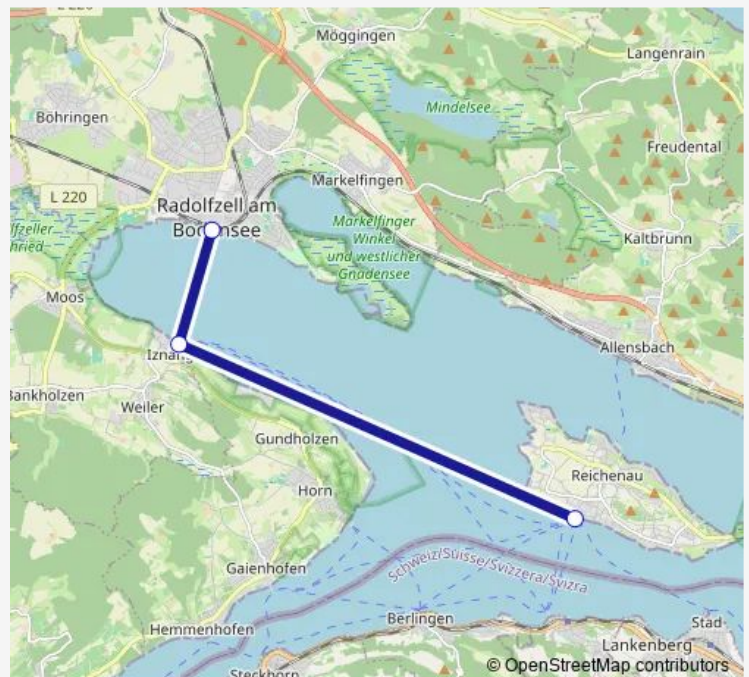

Ferry 620 BAT 620

[Go to website](#)

Direction

Reichenau (See) — Radolfzell (Bodensee)

3 stops

[Open route schedule](#)

Reichenau (See)

Iznang (See)

Radolfzell (Bodensee)

Route schedule

Reichenau (See) — Radolfzell (Bodensee)

Monday	16:20
Tuesday	—
Wednesday	16:20
Thursday	16:20
Friday	16:20
Saturday	16:20
Sunday	16:20

Route info

Direction: Reichenau (See)

Stops: 3

Trip Duration: 0 hour 35 min

■ 620 — BAT 620

620 Ferry time schedules and route maps are available in an offline PDF at busmaps.com. Use the busmaps.com website to see live bus times, train schedule or subway schedule, and step-by-step directions for all public transit in Radolfzell