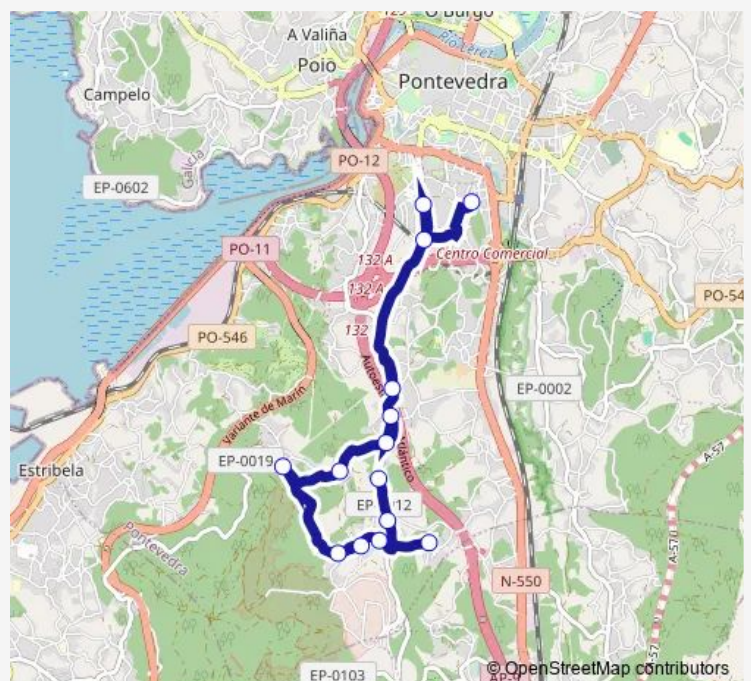

Bus XG628025 IES Torrente Ballester-Campodaporta-Birrete (Ponte Batán)

[Go to website](#)

Direction

IES Gonzalo Torrente Ball — Birrete (Ponte Batán)

14 stops

[Open route schedule](#)

IES Gonzalo Torrente Ball

Armada

Esculca

Birrete (antes Do Cruce D

Birrete

Birrete (Ponte Batán)

Route schedule

IES Gonzalo Torrente Ball — Birrete (Ponte Batán)

Monday	15:10
Tuesday	14:20
Wednesday	14:20
Thursday	15:10
Friday	14:20
Saturday	—
Sunday	—

Route info

Direction: IES Gonzalo Torrente Ball

Stops: 14

Trip Duration: 0 hour 29 min

■ XG628025 — IES Torrente Ballester-Campodaporta-Birrete (Ponte Batán)

XG628025 Bus time schedules and route maps are available in an offline PDF at busmaps.com. Use the busmaps.com website to see live bus times, train schedule or subway schedule, and step-by-step directions for all public transit in Pontevedra