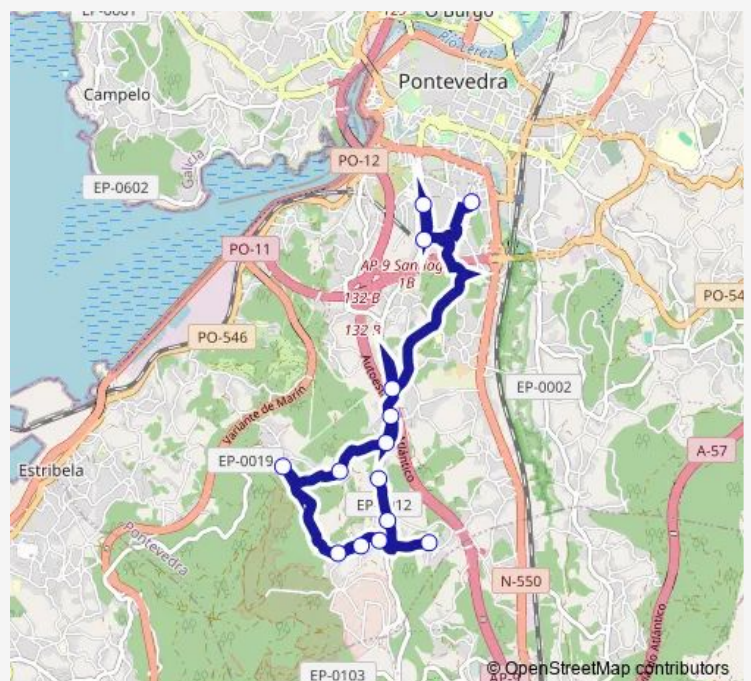

Bus Xg628025 IES Torrente Ballester-Campodaporta-Birrete (Ponte Batán)

[Go to website](#)

Direction

IES Gonzalo Torrente Ball — Birrete (Ponte Batán)

14 stops

[Open route schedule](#)

IES Gonzalo Torrente Ball

Armada

Esculca

Birrete (antes Do Cruce D

Birrete

Birrete (Ponte Batán)

Route schedule

IES Gonzalo Torrente Ball — Birrete (Ponte Batán)

Monday	15:10
Tuesday	14:20
Wednesday	14:20
Thursday	15:10
Friday	14:20
Saturday	—
Sunday	—

Route info

Direction: IES Gonzalo Torrente Ball

Stops: 14

Trip Duration: 0 hour 29 min

Xg628025 — IES Torrente Ballester-Campodaporta-Birrete (Ponte Batán)

Xg628025 Bus time schedules and route maps are available in an offline PDF at busmaps.com. Use the busmaps.com website to see live bus times, train schedule or subway schedule, and step-by-step directions for all public transit in Pontevedra