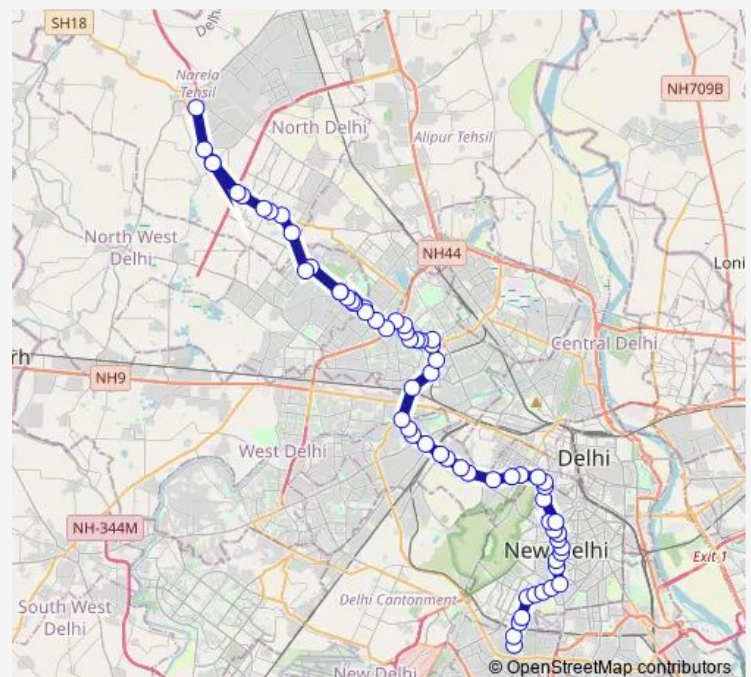

Gole Market

Balmiki Mandir

Panchkuian Road Banwai Lal Hospital

Route schedule

Sarojini Nagar Depot — Bawana Sec 1 Cluster Depot

Monday 08:45

Tuesday 08:45

Wednesday 08:45

Thursday 08:45

Friday 08:45

Saturday 08:45

Sunday 08:45

Route info

Direction: Sarojini Nagar Depot

Stops: 65

Trip Duration: 2 hour 33 min