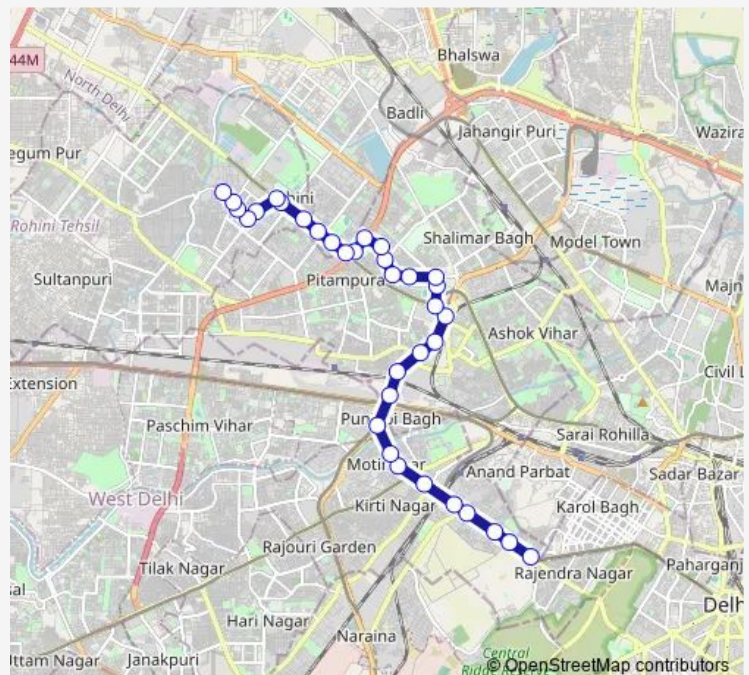

Wednesday 06:56-19:23

Thursday 06:56-19:23

Friday 06:56-19:23

Saturday 06:56-19:23

Sunday 06:56-19:23

Route info

Direction: East Patel Nagar

Stops: 34

Trip Duration: 1 hour 0 min

■ 990bup

BusMaps

Pitampura Power House

Madhuban Chowk (Outer Ring Road)

Madhuvan Chowk

Fire Station Rohini Sec 8

Sai Baba Chowk Rohini