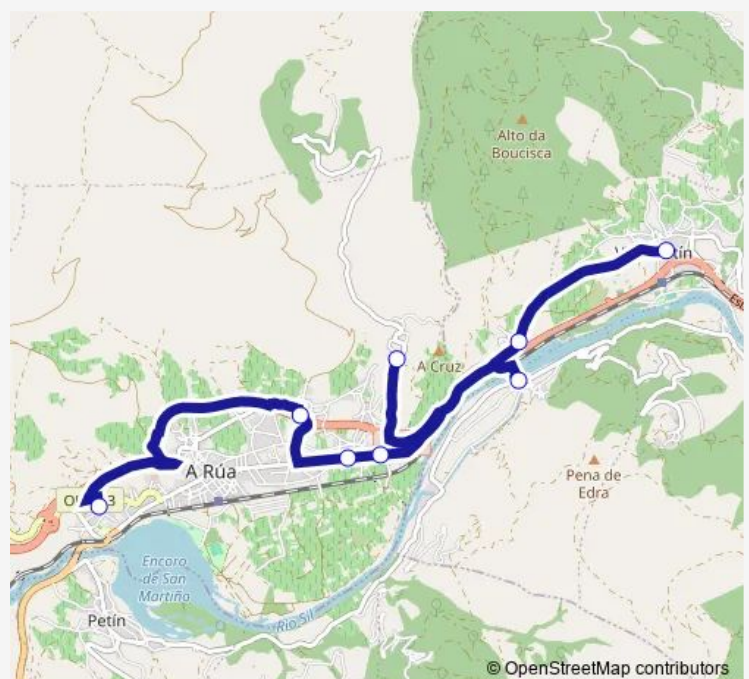

Valencia do Sil (praza)

San Roque (A Rúa Bar)

A RUA Camiño Novo

Vilela (A Rúa)

IES Cosme López Rodríguez

Route schedule

Somoza (praza) — IES Cosme López Rodríguez

Monday	07:55
Tuesday	07:55
Wednesday	07:55
Thursday	07:55
Friday	07:55
Saturday	—
Sunday	—

Route info

Direction: Somoza (praza)

Stops: 8

Trip Duration: 0 hour 20 min

**Xg644016** — Somoza (praza)-IES Cosme López Rodríguez

Xg644016 Bus time schedules and route maps are available in an offline PDF at busmaps.com. Use the busmaps.com website to see live bus times, train schedule or subway schedule, and step-by-step directions for all public transit in Petin

The schedule is provided in the local timezone. Times with "(+1)" indicate departures on the next day.

PDF file created on 2025-02-26

2024 BusMaps.com - All Rights Reserved