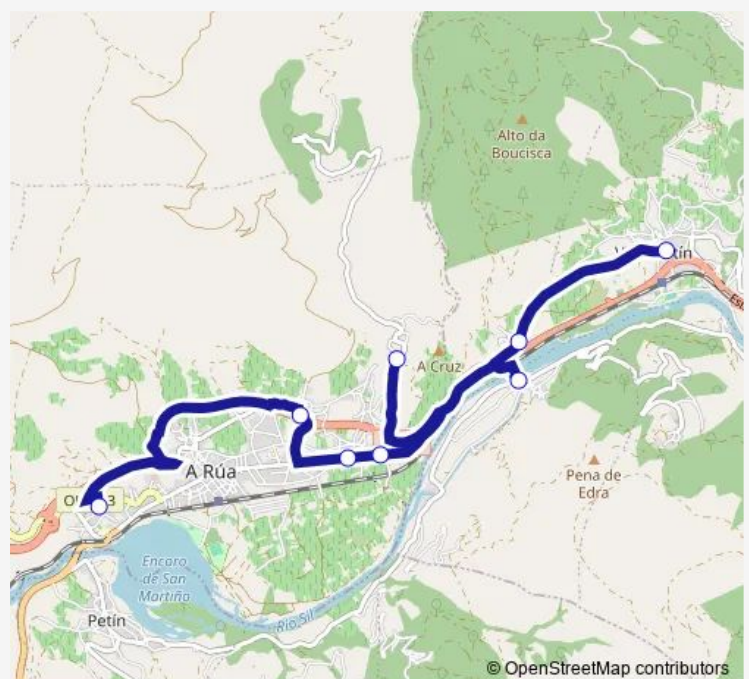

Valencia do Sil (praza)

San Roque (A Rúa Bar)

A RUA Camiño Novo

Vilela (A Rúa)

IES Cosme López Rodríguez

Route schedule

Somoza (praza) — IES Cosme López Rodríguez

Monday	07:55
Tuesday	07:55
Wednesday	07:55
Thursday	07:55
Friday	07:55
Saturday	—
Sunday	—

Route info

Direction: Somoza (praza)

Stops: 8

Trip Duration: 0 hour 20 min

**XG644016** — Somoza (praza)-IES Cosme López Rodríguez**BusMaps**

XG644016 Bus time schedules and route maps are available in an offline PDF at busmaps.com. Use the busmaps.com website to see live bus times, train schedule or subway schedule, and step-by-step directions for all public transit in Petin

The schedule is provided in the local timezone. Times with "(+1)" indicate departures on the next day.

PDF file created on 2025-01-16

2024 BusMaps.com - All Rights Reserved